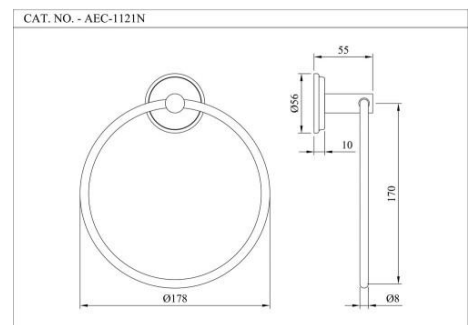

???? ?????

Price: 850.00 INR