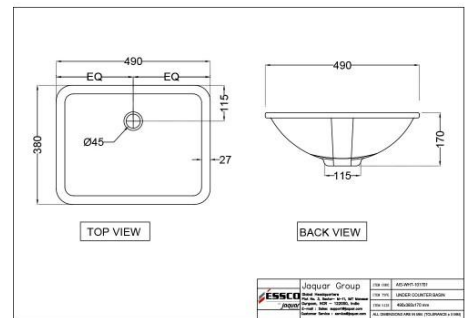

AIS-WHT-101301

Wall Hung Basin with Full Pedestal

Price: 1350.00 INR