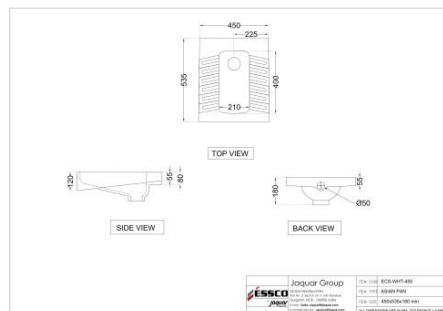

ECS-WHT-455

?????? ???? ?

Price: 1550.00 INR