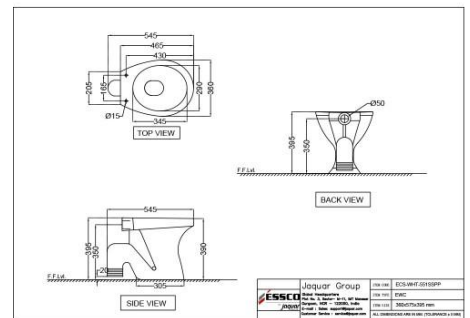

ECS-WHT-551PSPP

EWC P ??????

Price: 3250.00 INR