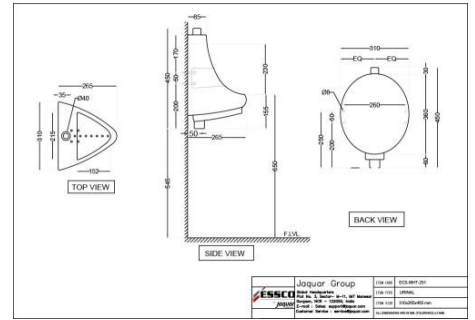

ECS-WHT-251

????????

Price: 1575.00 INR