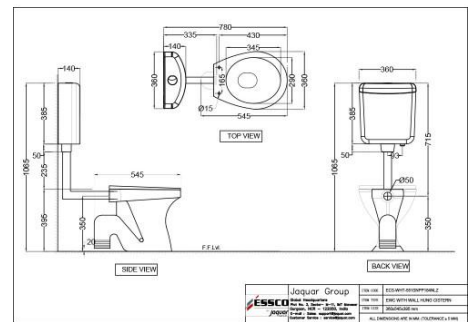

ECS-WHT-551SNPP184NLZ

EWC S ???????

Price: 4400.00 INR