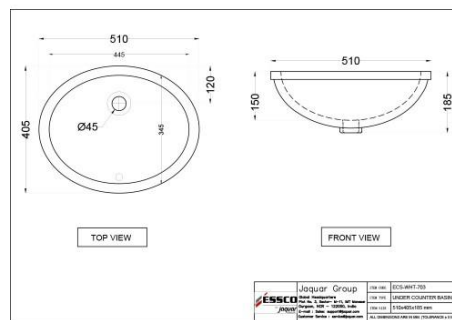

ECS-WHT-803

???? ?? ???????

Price: 1350.00 INR