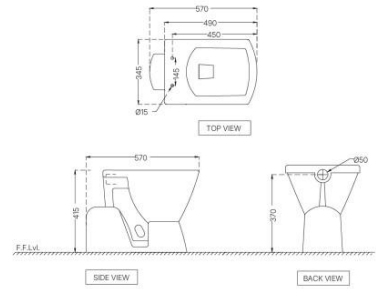

ECS-WHT-551SSPP

EWC S ??????

Price: 3250.00 INR