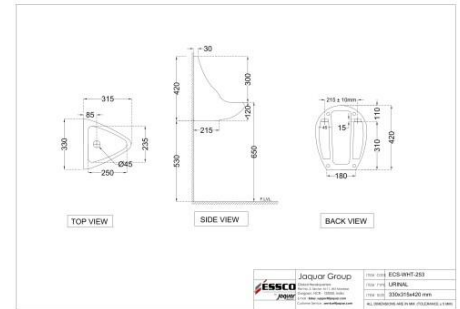

ECS-WHT-253

????????

Price: 1700.00 INR