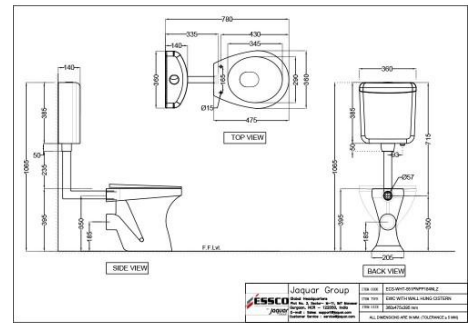

ECS-WHT-551PNPP184NLZ

EWC P ???????

Price: 4400.00 INR