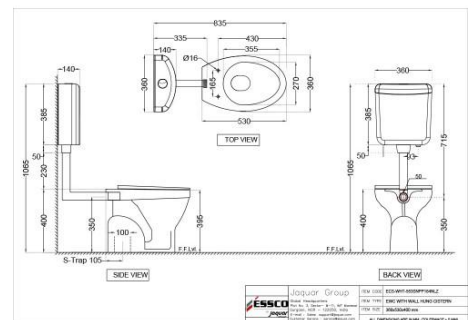

ECS-WHT-553SNPP184NLZ

EWC S ???????

Price: 4500.00 INR