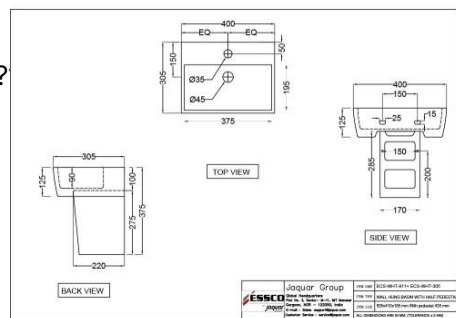

ECS-WHT-819

??? ?????? ??????

Price: 1375.00 INR

Disclaimer

- Jaquar reserves the right at its sole discretion, to change/modify/alter any product specification at any time without notice, where improvement can be effected in design, development and dimensions.
- Although the information shown in this catalogue is updated to the extent possible but the same may vary. It is advisable to consult our local representative or check in a period manner for latest technical and other updates.
- The prices are subject to change without notice and those ruling at the time of supply will be charged.
- Colours & sizes of product images shown in the Website may vary in reality