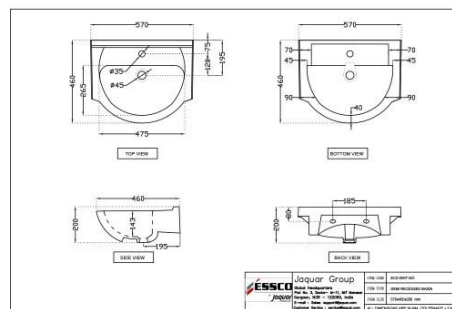

ECS-WHT-301

Wall Hung Basin with Full Pedestal

Price: 1225.00 INR