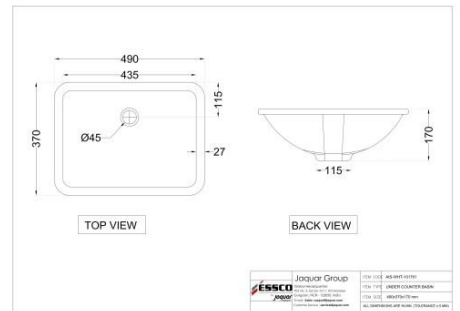

AIS-WHT-101301

Wall Hung Basin with Full Pedestal

Price: 1350.00 INR