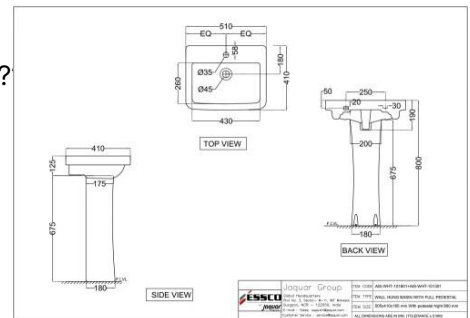

???? ?

AIS-WHT-101701

????? ?

Price: 2250.00 INR

AIS-WHT-101301

Wall Hung Basin with Full Pedestal

Price: 1350.00 INR

AIS-WHT-101801

??? ?

Price: 2000.00 INR