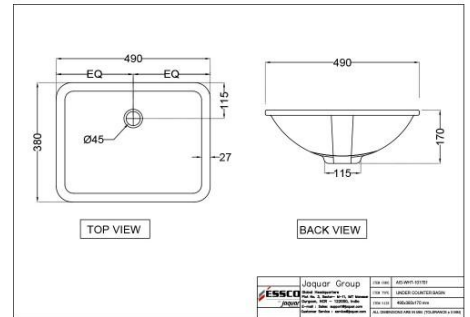

AIS-WHT-101301

Wall Hung Basin with Full Pedestal

Price: 1350.00 INR