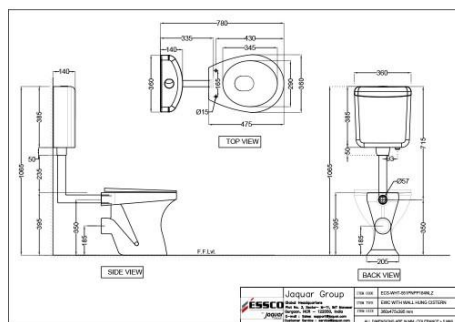

ECS-WHT-551PNPP184NLZ

EWC P ?????????

Price: 4400.00 INR