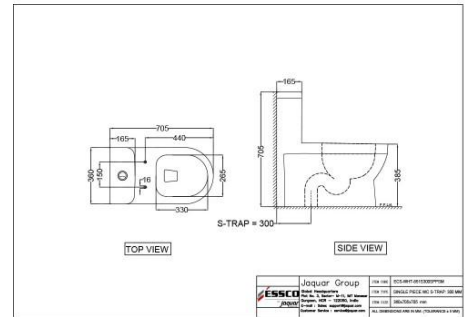

ECS-WHT-851S220SPPSM

?????? ???? WC

Price: 10900.00 INR