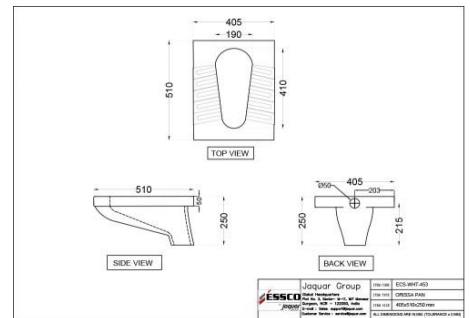

ECS-WHT-453LE

???? ???

Price: 1600.00 INR