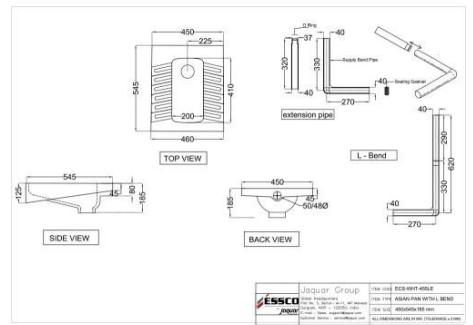

ECS-WHT-455LE

????? ???

Price: 1775.00 INR