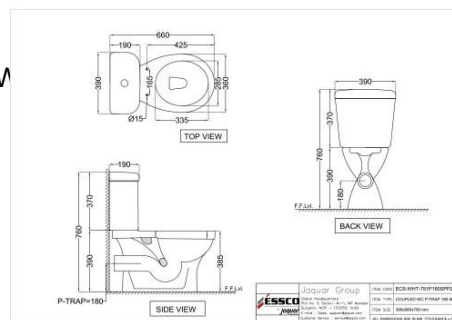

ECS-WHT-451

???? ???

Price: 1900.00 INR