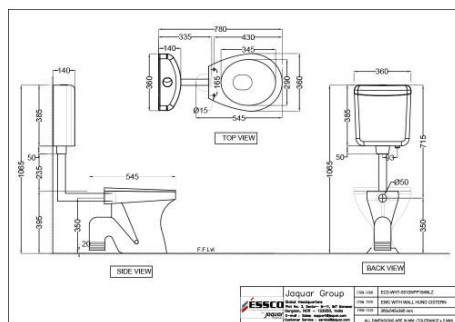

ECS-WHT-551SNPP184NLZ

EWC S ?????????

Price: 4400.00 INR