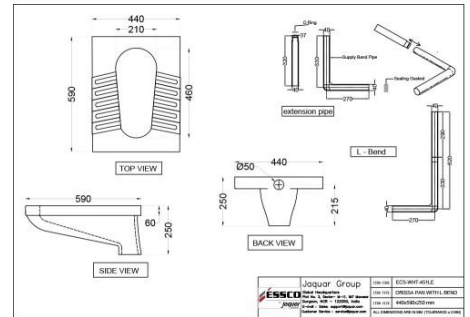

ECS-WHT-453

???? ???

Price: 1475.00 INR