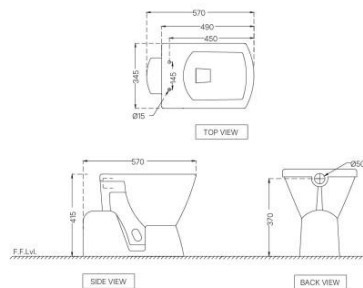

Price: 4400.00 INR

ECS-WHT-553SNPP184NLZ

EWC S ?????????

Price: 4500.00 INR

ECS-WHT-557NSSPPSM

EWC S Trap

Price: 4500.00 INR

ECS-WHT-551SSPP