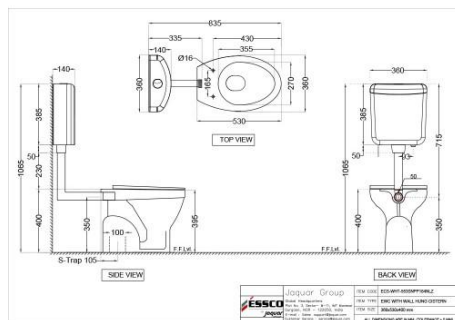

ECS-WHT-553SNPP184NLZ

EWC S ?????????

Price: 4500.00 INR