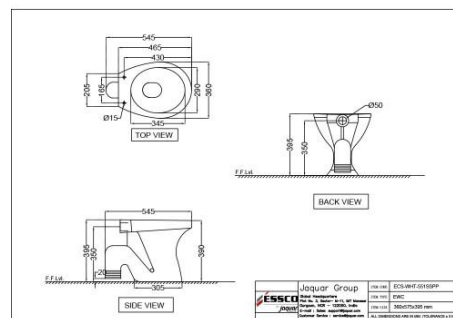

ECS-WHT-551PSPP

EWC P ?????????

Price: 3250.00 INR