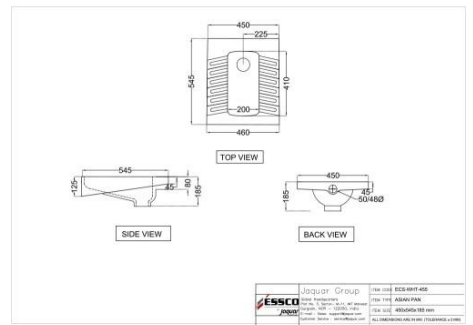

ECS-WHT-455

????? ???

Price: 1550.00 INR