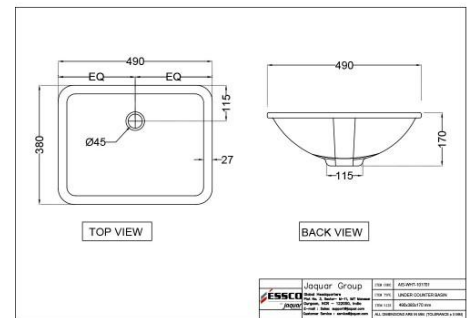

AIS-WHT-101301

Wall Hung Basin with Full Pedestal

Price: 1350.00 INR