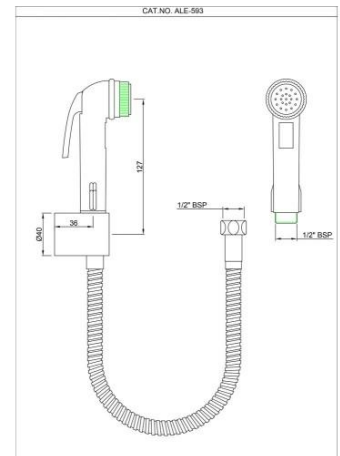

ALE-CHR-593

????? ???

Price: 1250.00 INR