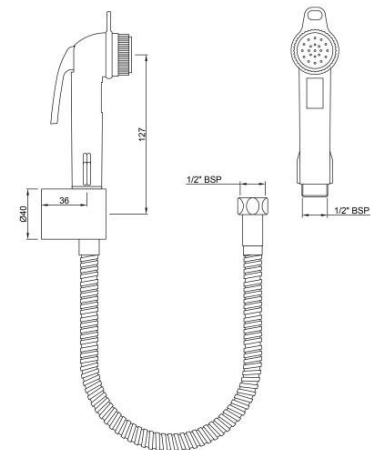

ALE-IVC-593

????? ???

Price: 1075.00 INR