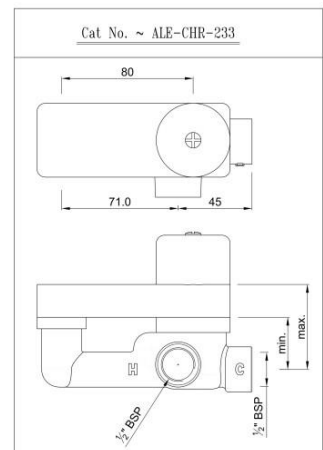

ALE-BLC-593

????? ???

Price: 1075.00 INR

ALE-CHR-233

????????? ??? ???? ?????? ??? ???? ?

Price: 2675.00 INR

Disclaimer

- Jaquar reserves the right at its sole discretion, to change/modify/alter any product specification at any time without notice, where improvement can be effected in design, development and dimensions.
- Although the information shown in this catalogue is updated to the extent possible but the same may vary. It is advisable to consult our local representative or check in a period manner for latest technical and other updates.
- The prices are subject to change without notice and those ruling at the time of supply will be charged.
- Colours & sizes of product images shown in the Website may vary in reality