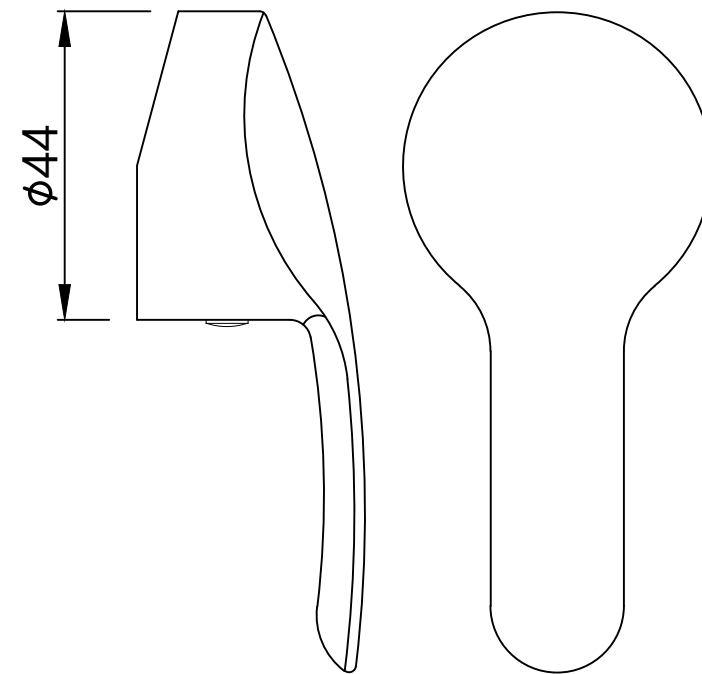

Exposed Parts Kit of Single Lever Divertor Consisting of Operating Lever,
Wall Flange (With Seals) Only (Suitable For Item ALE-ESS-055)

Cat. No.- COS-ESS-103055 K

Wall Flange

Operating Lever