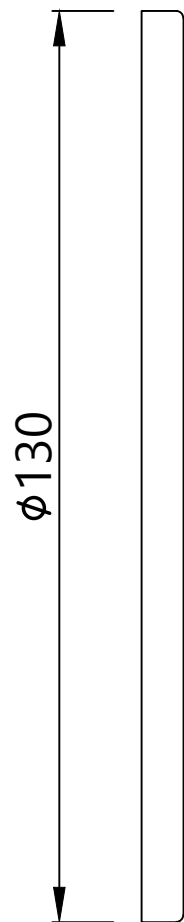

Exposed Parts Kit of Single Lever Divertor Consisting of Operating Lever,
Wall Flange (With Seals) Only (Suitable For Item ALE-ESS-055)

Cat. No.- COS-ESS-103055 K

Wall Flange

Operating Lever