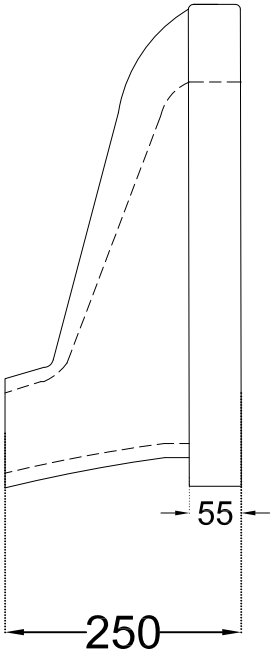

TOP VIEW

SIDE VIEW

BACK VIEW

 By Jaquar <small>APRILIA</small>		Jaquar Group Global Headquarters Plot No. 3, Sector- M-11, IIT Marhasra Gurgaon, NCR - 122050, India E-mail : sales.support@jaquar.com Customer Service : service@jaquar.com	ITEM CODE ECS-WHT-453 ITEM TYPE ORISSA PAN ITEM SIZE 405x510x250 mm
ALL DIMENSIONS ARE IN MM. (TOLERANCE ± 5 MM)			