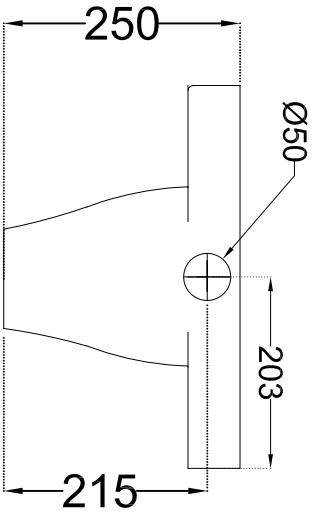

TOP VIEW

SIDE VIEW

BACK VIEW

 By Jaquar <small>APRILIA</small>		Jaquar Group Global Headquarters Plot No. 3, Sector- M-11, IIT Marhasra Gurgaon, NCR - 122050, India E-mail : sales.support@jaquar.com Customer Service : service@jaquar.com	ITEM CODE ECS-WHT-453 ITEM TYPE ORISSA PAN ITEM SIZE 405x510x250 mm
ALL DIMENSIONS ARE IN MM. (TOLERANCE ± 5 MM)			