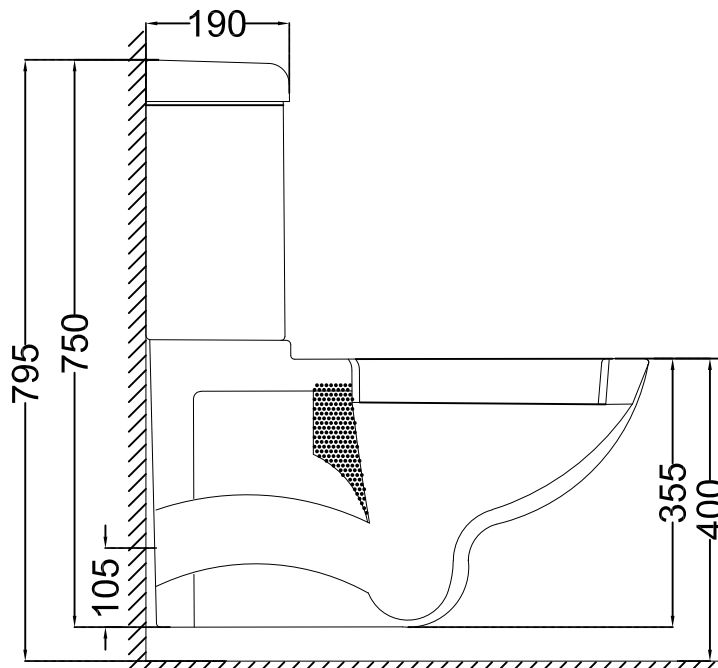

TOP VIEW

SIDE VIEW

BACK VIEW

	Jaquar Group		ITEM CODE	ECS-WHT-351SPPZ
	Global Headquarters Plot No. 3, Sector-M-11, IMT Manesar Gurgaon, NCR - 122050, India E-mail : Sales: support@jaquar.com Customer Service : service@jaquar.com		ITEM TYPE	EXTENDED WALL HUNG WC
			ITEM SIZE	390x665x750 mm
	ALL DIMENSIONS ARE IN MM. (TOLERANCE ± 5 MM)			