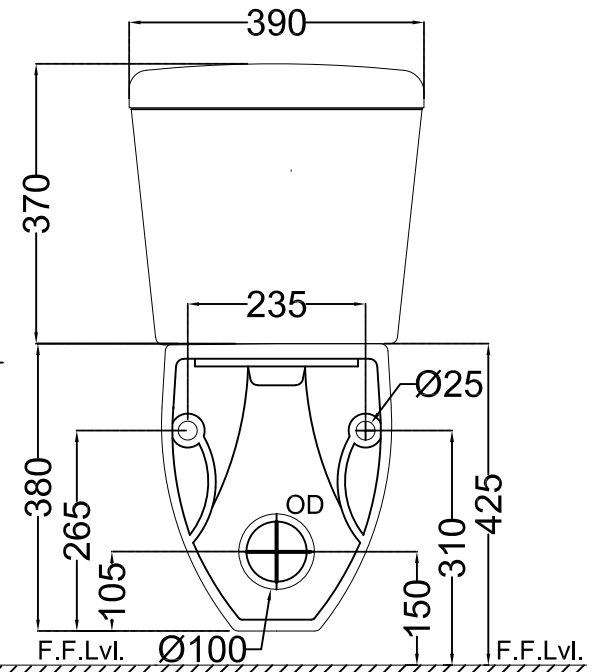

TOP VIEW

SIDE VIEW

BACK VIEW

	Jaquar Group		ITEM CODE	ECS-WHT-351SPPZ
	Global Headquarters Plot No. 3, Sector-M-11, IMT Manesar Gurgaon, NCR - 122050, India E-mail : Sales: support@jaquar.com Customer Service : service@jaquar.com		ITEM TYPE	EXTENDED WALL HUNG WC
			ITEM SIZE	390x665x750 mm
	ALL DIMENSIONS ARE IN MM. (TOLERANCE ± 5 MM)			