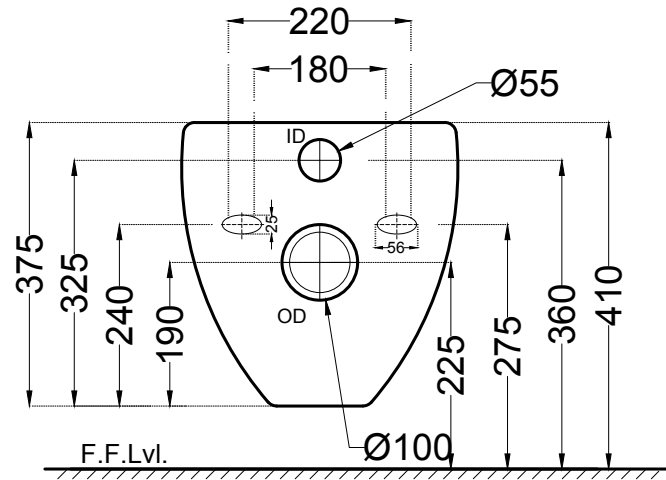

TOP VIEW

BACK VIEW

SIDE VIEW

	Jaquar Group Global Headquarters Plot No. 3, Sector- M-11, IMT Manesar Gurgaon, NCR - 122050, India E-mail : Sales: support@jaquar.com Customer Service : service@jaquar.com		ITEM CODE	CMS-WHT-103951NPP
	ITEM TYPE	WALL HUNG WC		
	ITEM SIZE	365x545x375 mm		
	ALL DIMENSIONS ARE IN MM. (TOLERANCE ± 5 MM)			