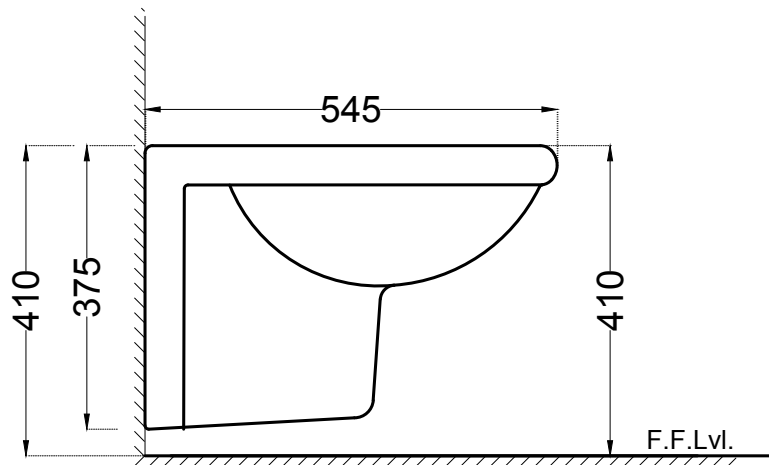

TOP VIEW

BACK VIEW

SIDE VIEW

	Jaquar Group Global Headquarters Plot No. 3, Sector- M-11, IMT Manesar Gurgaon, NCR - 122050, India E-mail : Sales: support@jaquar.com Customer Service : service@jaquar.com		ITEM CODE	CMS-WHT-103951NPP
	ITEM TYPE	WALL HUNG WC		
	ITEM SIZE	365x545x375 mm		
	ALL DIMENSIONS ARE IN MM. (TOLERANCE ± 5 MM)			