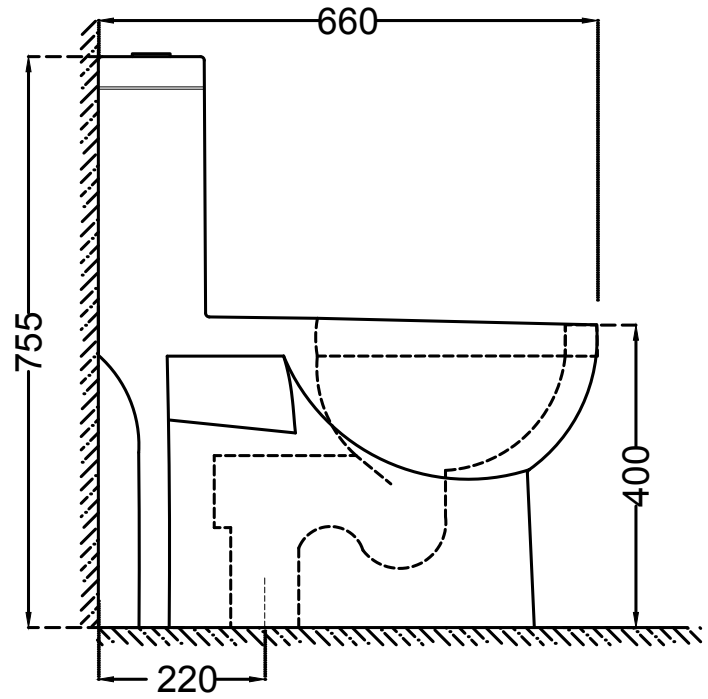

TOP VIEW

BACK VIEW

SIDE VIEW

	Jaquar Group Global Headquarters Plot No. 3, Sector- M-11, IMT Manesar Gurgaon, NCR - 122050, India E-mail : Sales: support@jaquar.com Customer Service : service@jaquar.com		ITEM CODE	AIS-WHT-101851S220NPPSM
	ITEM TYPE	SINGLE PIECE WC S TRAP-220 MM		
	ITEM SIZE	360x660x755 mm		
	ALL DIMENSIONS ARE IN MM. (TOLERANCE ± 5 MM)			