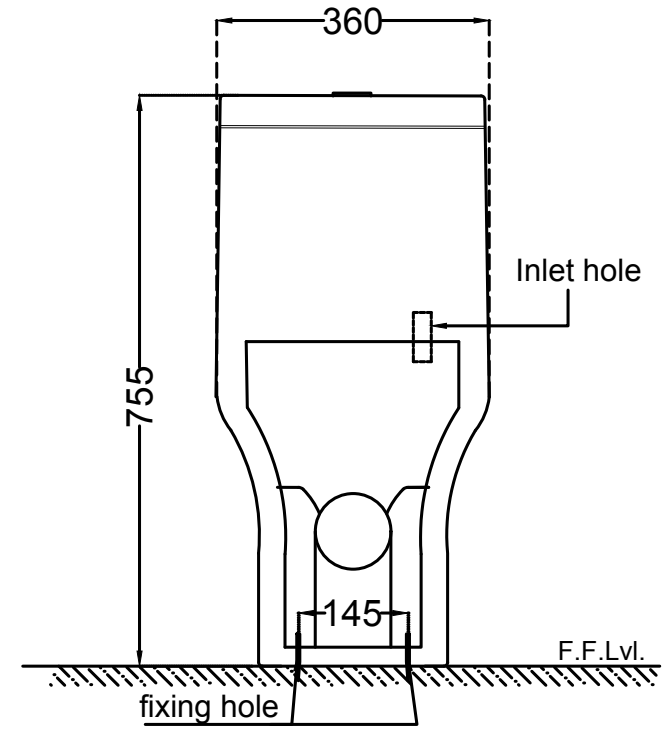

TOP VIEW

BACK VIEW

SIDE VIEW

	Jaquar Group Global Headquarters Plot No. 3, Sector- M-11, IMT Manesar Gurgaon, NCR - 122050, India E-mail : Sales: support@jaquar.com Customer Service : service@jaquar.com		ITEM CODE	AIS-WHT-101851S220NPPSM
	ITEM TYPE	SINGLE PIECE WC S TRAP-220 MM		
	ITEM SIZE	360x660x755 mm		
	ALL DIMENSIONS ARE IN MM. (TOLERANCE ± 5 MM)			