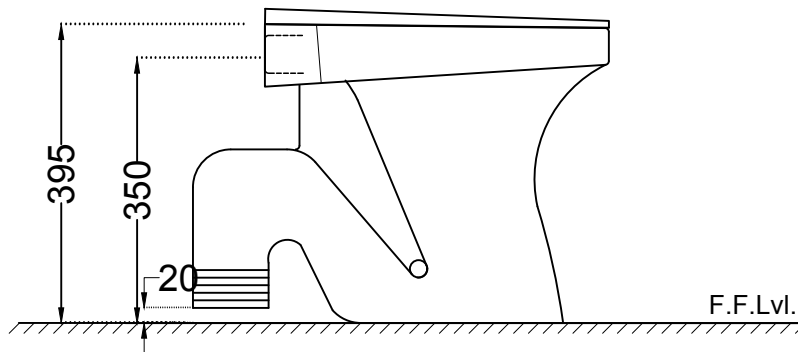

TOP VIEW

SIDE VIEW

BACK VIEW

	<b>Jaquar Group</b> Global Headquarters Plot No. 3, Sector- M-11, IMT Manesar Gurgaon, NCR - 122050, India E-mail : Sales: support@jaquar.com Customer Service : service@jaquar.com		ITEM CODE	ECS-WHT-551SSPP
			ITEM TYPE	EWC
			ITEM SIZE	360x545x395 mm
	ALL DIMENSIONS ARE IN MM. (TOLERANCE ± 5 MM)			