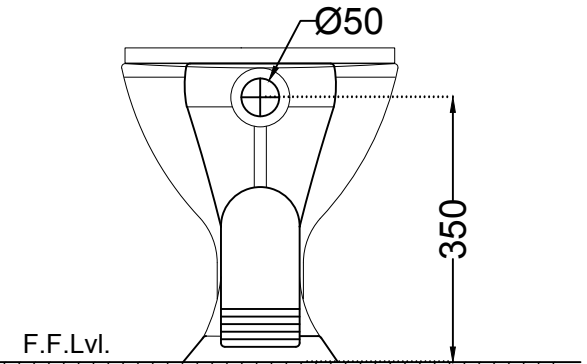

TOP VIEW

SIDE VIEW

BACK VIEW

	<b>Jaquar Group</b> Global Headquarters Plot No. 3, Sector- M-11, IMT Manesar Gurgaon, NCR - 122050, India E-mail : Sales: support@jaquar.com Customer Service : service@jaquar.com		ITEM CODE	ECS-WHT-551SSPP
			ITEM TYPE	EWC
			ITEM SIZE	360x545x395 mm
	ALL DIMENSIONS ARE IN MM. (TOLERANCE ± 5 MM)			