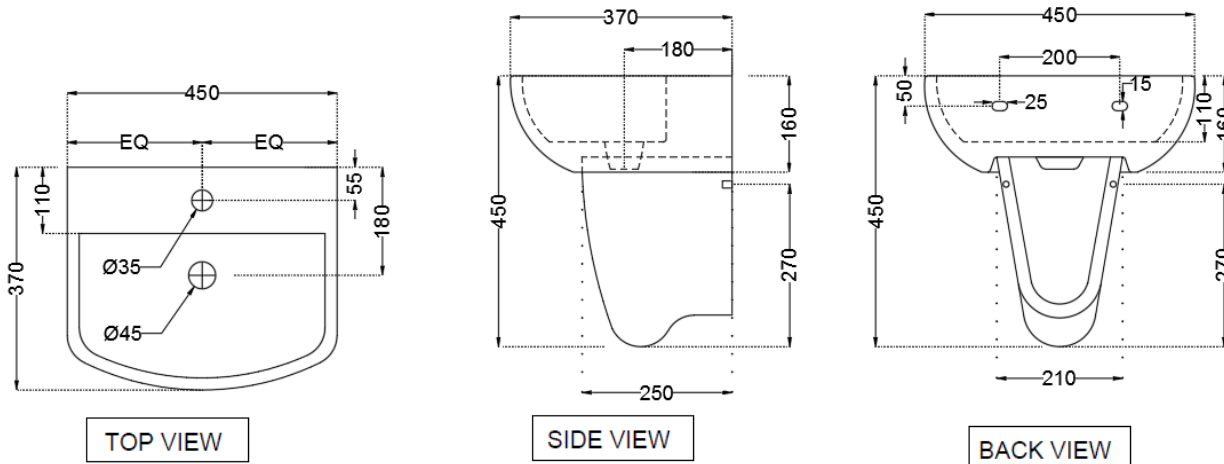

SPECIFICATION DATA SHEET

PRODUCT DETAILS

Manufacturer :	ESSCO	Type:	Wall Hung Basin
Outlet	Vertical	Colour:	White
Technical Details:	Tap hole dia. $\varnothing 35 \pm 2$ mm	Material:	Ceramic - Vitreous China
	ID of waste outlet hole dia. $\varnothing 45 \pm 3$ mm Horizontal distance between the center line of the tap hole and the center line of the waste outlet hole ≤ 120 mm		

PRODUCT IMAGE

TECHNICAL DRAWING

Product Dimension	450x370x160 mm With pedestal 450 mm	FEATURES Basin with Tap Hole, Packed with Fixing Accessories, Anti germ glaze.
Basin Inner Dimension	425X250X110 mm	
Product Weight	9.5 kg	

ACCESSORIES INCLUDED

Basin fixing screw	ZPS-MST-RB03
Fixing Screw For Half Pedestal	ZPS-MST-FB05

CERTIFICATION

All technical dimensions are in accordance to Bureau of Indian Standards

DISCLAIMER: Our every effort has been made to ensure factual accuracy, the information presented subject to changes due to requirements in different sites, markets and/ or countries. All dimensions are in mm (Tolerance ± 5 MM). Jaquar reserves the right to make the necessary amendments at any time without prior notice.