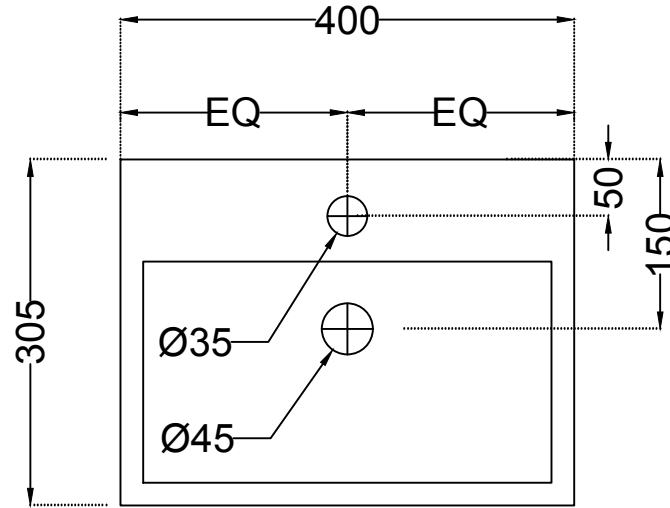

SIDE VIEW

TOP VIEW

BACK VIEW

	Jaquar Group Global Headquarters Plot No. 3, Sector- M-11, IMT Manesar Gurgaon, NCR - 122050, India E-mail : Sales: support@jaquar.com Customer Service : service@jaquar.com		ITEM CODE	ECS-WHT-811+ECS-WHT-305
			ITEM TYPE	WALL HUNG BASIN WITH HALF PEDESTAL
			ITEM SIZE	400x305x125 mm With pedestal 385 mm
	ALL DIMENSIONS ARE IN MM. (TOLERANCE ± 5 MM)			