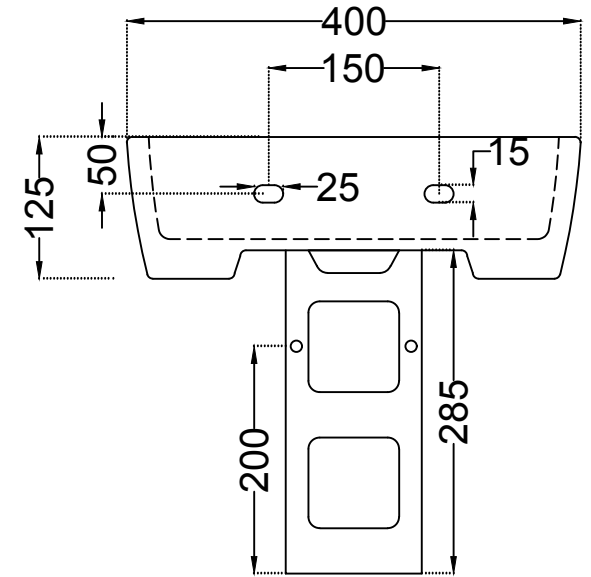

SIDE VIEW

TOP VIEW

BACK VIEW

	Jaquar Group Global Headquarters Plot No. 3, Sector- M-11, IMT Manesar Gurgaon, NCR - 122050, India E-mail : Sales: support@jaquar.com Customer Service : service@jaquar.com		ITEM CODE	ECS-WHT-811+ECS-WHT-305
			ITEM TYPE	WALL HUNG BASIN WITH HALF PEDESTAL
			ITEM SIZE	400x305x125 mm With pedestal 385 mm
	ALL DIMENSIONS ARE IN MM. (TOLERANCE ± 5 MM)			