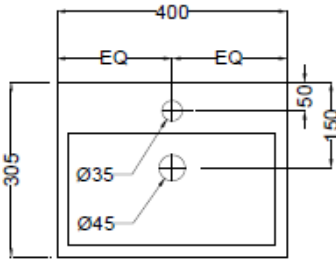

SPECIFICATION DATA SHEET

PRODUCT DETAILS

Manufacturer :	ESSCO	Type:	Wall Hung Basin
Outlet	Vertical	Colour:	White
Technical Details:	Tap hole dia. $\varnothing 35 \pm 2$ mm	Material:	Ceramic - Vitreous China
	ID of waste outlet hole dia. $\varnothing 45 \pm 3$ mm Horizontal distance between the center line of the tap hole and the center line of the waste outlet hole ≤ 100 mm		

PRODUCT IMAGE

TECHNICAL DRAWING

TOP VIEW

SIDE VIEW

BACK VIEW

Product Dimension	400x305x125 mm With pedestal 385 mm	FEATURES Rectangle design, Provide with Accessories, Anti germ glaze
Basin Inner Dimension	380X275X100 mm	
Product Weight	7.5 kg	

ACCESSORIES INCLUDED

Basin fixing screw	ZPS-MST-RB03
Fixing Screw For Half Pedestal	ZPS-SNS-FB02

CERTIFICATION

All technical dimensions are in accordance to Bureau of Indian Standards

DISCLAIMER: Our every effort has been made to ensure factual accuracy, the information presented subject to changes due to requirements in different sites, markets and/ or countries. All dimensions are in mm (Tolerance ± 5 MM). Jaquar reserves the right to make the necessary amendments at any time without prior notice.