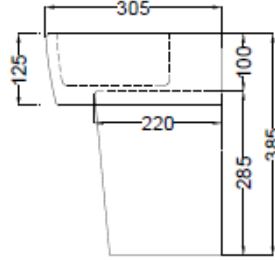

SPECIFICATION DATA SHEET

PRODUCT DETAILS

Manufacturer :	ESSCO	Type:	Wall Hung Basin
Outlet	Vertical	Colour:	White
Technical Details:	Tap hole dia. $\varnothing 35 \pm 2$ mm	Material:	Ceramic - Vitreous China
	ID of waste outlet hole dia. $\varnothing 45 \pm 3$ mm Horizontal distance between the center line of the tap hole and the center line of the waste outlet hole ≤ 100 mm		

PRODUCT IMAGE

TECHNICAL DRAWING

TOP VIEW

SIDE VIEW

BACK VIEW

Product Dimension	400x305x125 mm With pedestal 385 mm	FEATURES Rectangle design, Provide with Accessories, Anti germ glaze
Basin Inner Dimension	380X275X100 mm	
Product Weight	7.5 kg	

ACCESSORIES INCLUDED

Basin fixing screw	ZPS-MST-RB03
Fixing Screw For Half Pedestal	ZPS-SNS-FB02

CERTIFICATION

All technical dimensions are in accordance to Bureau of Indian Standards

DISCLAIMER: Our every effort has been made to ensure factual accuracy, the information presented subject to changes due to requirements in different sites, markets and/ or countries. All dimensions are in mm (Tolerance ± 5 MM). Jaquar reserves the right to make the necessary amendments at any time without prior notice.