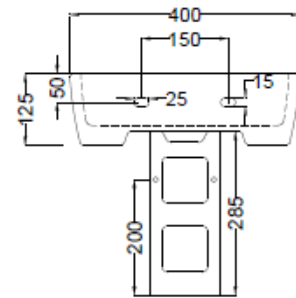

SPECIFICATION DATA SHEET

PRODUCT DETAILS

Manufacturer :	ESSCO	Type:	Wall Hung Basin
Outlet	Vertical	Colour:	White
Technical Details:	Tap hole dia. $\varnothing 35 \pm 2$ mm	Material:	Ceramic - Vitreous China
	ID of waste outlet hole dia. $\varnothing 45 \pm 3$ mm Horizontal distance between the center line of the tap hole and the center line of the waste outlet hole ≤ 100 mm		

PRODUCT IMAGE

TECHNICAL DRAWING

TOP VIEW

SIDE VIEW

BACK VIEW

Product Dimension	400x305x125 mm With pedestal 385 mm	FEATURES Rectangle design, Provide with Accessories, Anti germ glaze
Basin Inner Dimension	380X275X100 mm	
Product Weight	7.5 kg	

ACCESSORIES INCLUDED

Basin fixing screw	ZPS-MST-RB03
Fixing Screw For Half Pedestal	ZPS-SNS-FB02

CERTIFICATION

All technical dimensions are in accordance to Bureau of Indian Standards

DISCLAIMER: Our every effort has been made to ensure factual accuracy, the information presented subject to changes due to requirements in different sites, markets and/ or countries. All dimensions are in mm (Tolerance ± 5 MM). Jaquar reserves the right to make the necessary amendments at any time without prior notice.