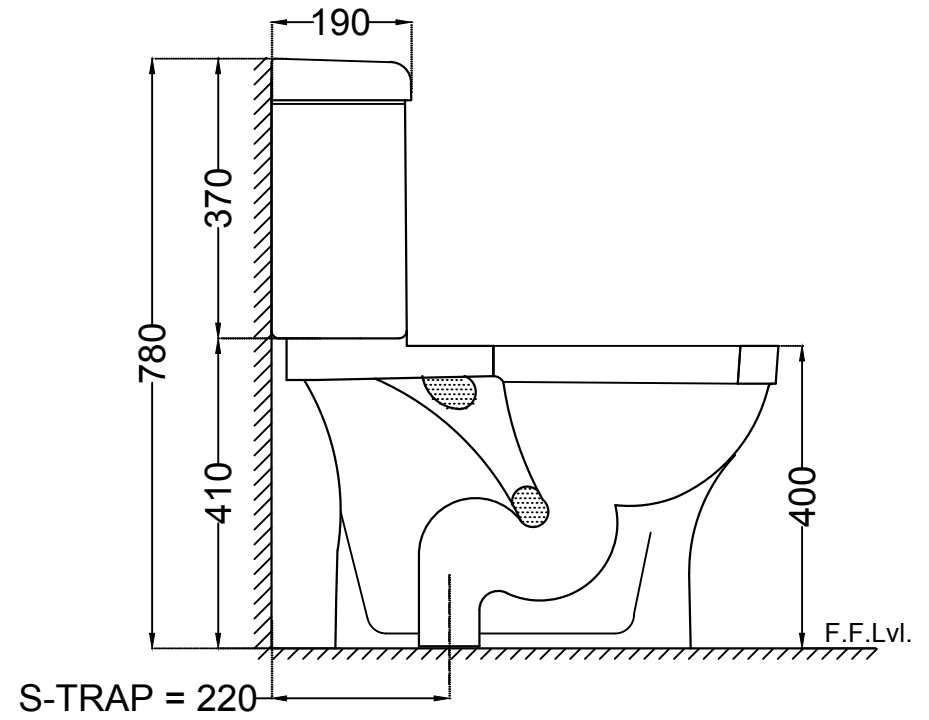

TOP VIEW

BACK VIEW

	Jaquar Group Global Headquarters Plot No. 3, Sector- M-11, IMT Manesar Gurgaon, NCR - 122050, India E-mail : Sales: support@jaquar.com Customer Service : service@jaquar.com		ITEM CODE	ECS-WHT-751S220NPPZ
			ITEM TYPE	COUPLED WC S-TRAP 220 MM
			ITEM SIZE	390x670x780 mm
	ALL DIMENSIONS ARE IN MM. (TOLERANCE ± 5 MM)			