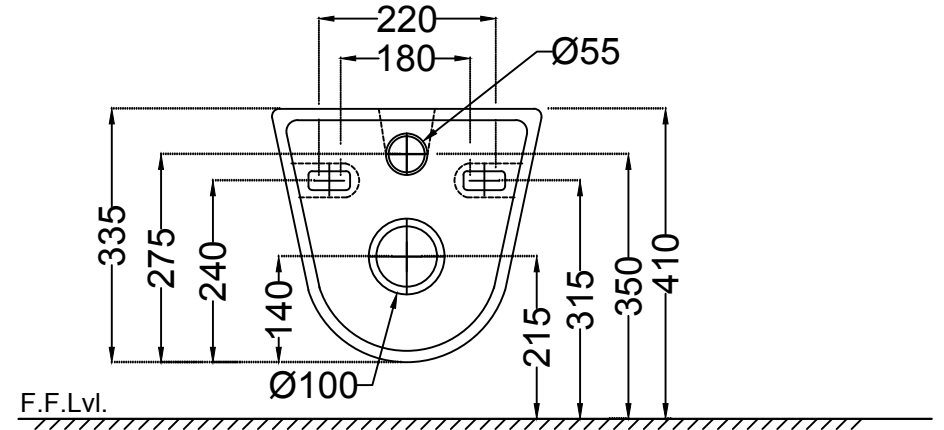

TOP VIEW

SIDE VIEW

BACK VIEW

	Jaquar Group Global Headquarters Plot No. 3, Sector- M-11, IMT Manesar Gurgaon, NCR - 122050, India E-mail : Sales: support@jaquar.com Customer Service : service@jaquar.com		ITEM CODE	ECS-WHT-955SPP
			ITEM TYPE	WALL HUNG WC
			ITEM SIZE	350x500x335 mm
	ALL DIMENSIONS ARE IN MM. (TOLERANCE ± 5 MM)			