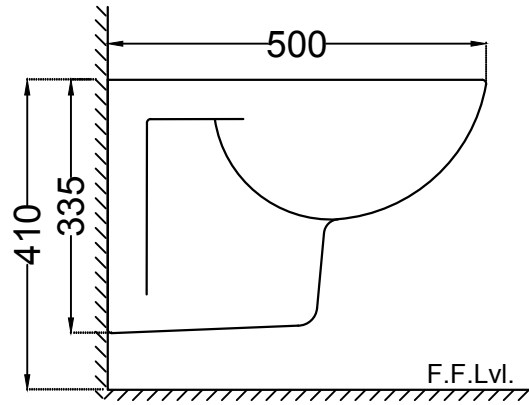

TOP VIEW

SIDE VIEW

BACK VIEW

	Jaquar Group Global Headquarters Plot No. 3, Sector- M-11, IMT Manesar Gurgaon, NCR - 122050, India E-mail : Sales: support@jaquar.com Customer Service : service@jaquar.com		ITEM CODE	ECS-WHT-955SPP
			ITEM TYPE	WALL HUNG WC
			ITEM SIZE	350x500x335 mm
	ALL DIMENSIONS ARE IN MM. (TOLERANCE ± 5 MM)			