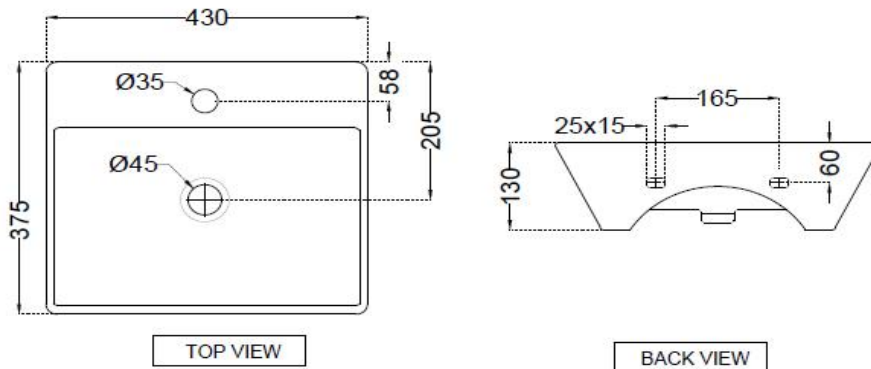

SPECIFICATION DATA SHEET

PRODUCT DETAILS

Manufacturer :	ESSCO	Type:	Table Top Basin
		Colour:	White
Outlet	Vertical	Material:	Ceramic - Vitreous China
Technical Details:	Tap hole dia. $\varnothing 35 \pm 2$ mm		
	ID of waste outlet hole dia. $\varnothing 45 \pm 3$ mm		
Horizontal distance between the centre line of the tap hole and the centre line of the waste outlet hole ≤ 147 mm			

PRODUCT IMAGE

435

TECHNICAL DRAWING

TOP VIEW

BACK VIEW

Product Dimension	430x375x130 mm	FEATURES With Tap Hole, Can be also used as wall hung basin, Anti germ glaze.
Basin Inner Dimension	410x265x100 mm	
Product Weight	8.8 kg	

CERTIFICATION

All technical dimensions are in accordance to Bureau of Indian Standards

DISCLAIMER: Our every effort has been made to ensure factual accuracy, the information presented subject to changes due to requirements in different sites, markets and/ or countries. All dimensions are in mm (Tolerance ± 5 MM). Jaquar reserves the right to make the necessary amendments at any time without prior notice.