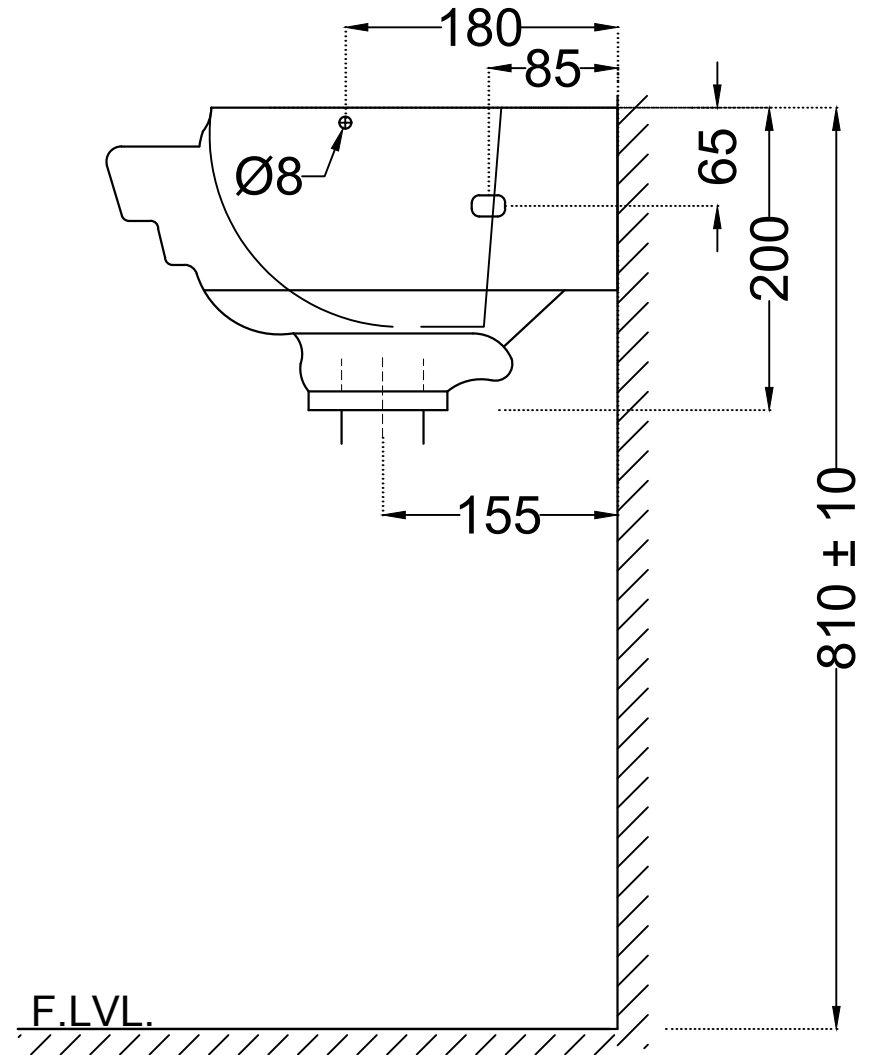

TOP VIEW

SIDE VIEW

 ESSCO <small>BY Jaquar GROUP</small>	Jaquar Group Global Headquarters Plot No. 3, Sector- M-11, IMT Manesar Gurgaon, NCR - 122050, India E-mail : Sales: support@jaquar.com Customer Service : service@jaquar.com		ITEM CODE ECS-WHT-841
			ITEM TYPE WALL HUNG BASIN
			ITEM SIZE 400x405x200 mm
	ALL DIMENSIONS ARE IN MM. (TOLERANCE ± 5 MM)		