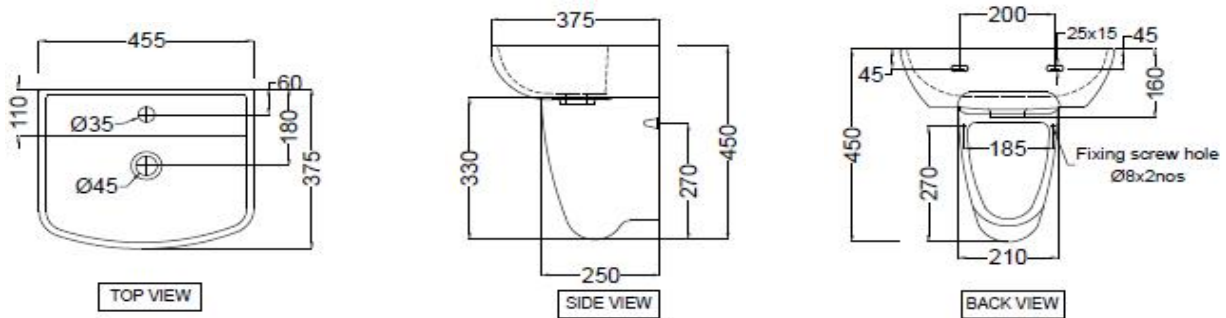

SPECIFICATION DATA SHEET

PRODUCT DETAILS

Manufacturer :	ESSCO	Type:	Wall Hung Basin
Outlet	Vertical	Colour:	White
Technical Details:	Tap hole dia. $\varnothing 35 \pm 2$ mm	Material:	Ceramic - Vitreous China
	ID of waste outlet hole dia. $\varnothing 45 \pm 3$ mm Horizontal distance between the center line of the tap hole and the center line of the waste outlet hole ≤ 120 mm		

PRODUCT IMAGE

TECHNICAL DRAWING

Product Dimension	455x375x160 mm With pedestal 450 mm	FEATURES Basin with Tap Hole, Packed with Fixing Accessories, Anti germ glaze.
Basin Inner Dimension	425X250X110 mm	
Product Weight	9.5 kg	

ACCESSORIES INCLUDED

Basin fixing screw	ZPS-MST-RB03
Fixing Screw For Half Pedestal	ZPS-MST-FB05

CERTIFICATION

All technical dimensions are in accordance to Bureau of Indian Standards

DISCLAIMER: Our every effort has been made to ensure factual accuracy, the information presented subject to changes due to requirements in different sites, markets and/ or countries. All dimensions are in mm (Tolerance ± 5 MM). Jaquar reserves the right to make the necessary amendments at any time without prior notice.