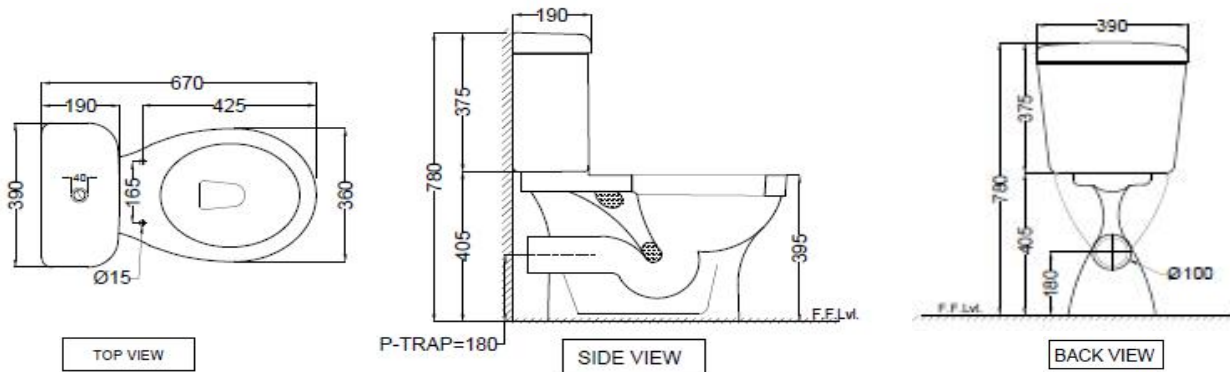

### PRODUCT DETAILS

<b>Manufacturer :</b>	ESSCO	<b>Type:</b>	Complete Set For Coupled WC (P trap )
<b>Colour:</b>	White	<b>Outlet</b>	Horizontal
<b>Technical Details:</b>	External diameter of outlet hole dia. $\varnothing 100 \pm 5$ mm	<b>Material:</b>	Ceramic - Vitreous China
	Vertical distance between the Floor and the center line of the waste outlet hole $\leq 180$ mm		

### TECHNICAL DRAWING

<b>Product Dimension</b>	390x670x780 mm	<b>FEATURES</b>  Combined packing of Bowl & Cistern, Efficient Flushing, Dual Flushing - 3/6 LPF, Anti germ glaze, Trap glaze.
<b>Trap Distance</b>	P Trap - 180 mm	
<b>Product Weight</b>	27.0 kg	