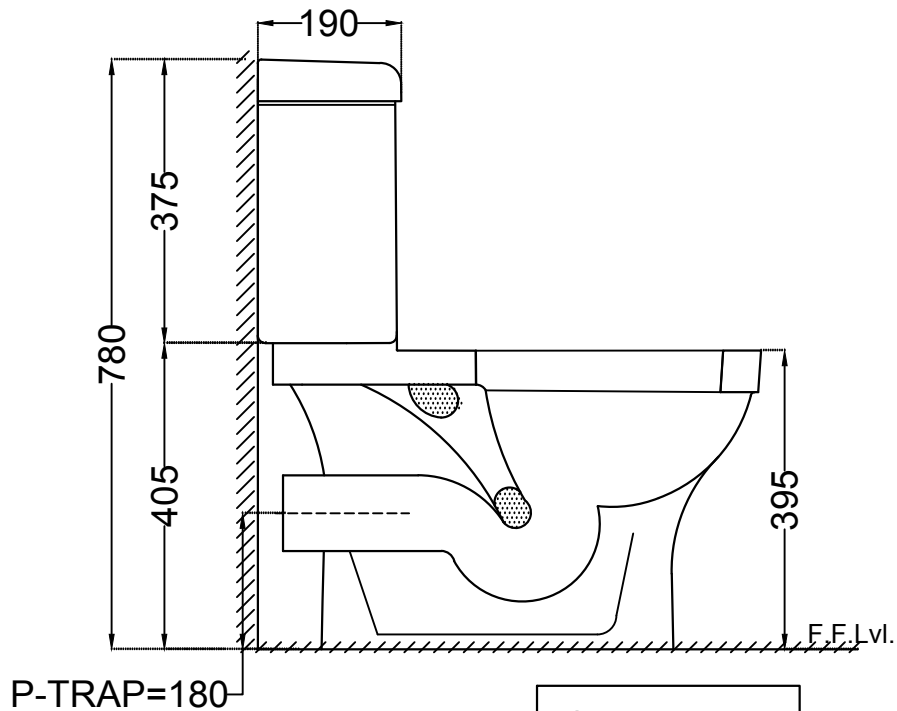

TOP VIEW

BACK VIEW

SIDE VIEW

	Jaquar Group Global Headquarters Plot No. 3, Sector-M-11, IMT Manesar Gurgaon, NCR - 122050, India E-mail : Sales:support@jaquar.com Customer Service : service@jaquar.com		ITEM CODE ECS-WHT-751P180NPPZ
			ITEM TYPE COUPLED WC P-TRAP 180 MM
			ITEM SIZE 390x670x780 mm
	ALL DIMENSIONS ARE IN MM. (TOLERANCE ± 5 MM)		