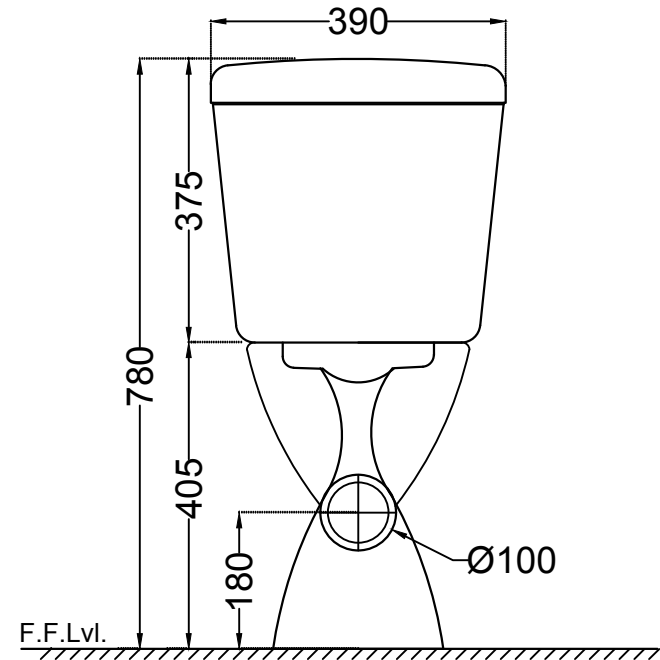

TOP VIEW

BACK VIEW

SIDE VIEW

	Jaquar Group Global Headquarters Plot No. 3, Sector-M-11, IMT Manesar Gurgaon, NCR - 122050, India E-mail : Sales:support@jaquar.com Customer Service : service@jaquar.com		ITEM CODE ECS-WHT-751P180NPPZ
			ITEM TYPE COUPLED WC P-TRAP 180 MM
			ITEM SIZE 390x670x780 mm
	ALL DIMENSIONS ARE IN MM. (TOLERANCE ± 5 MM)		