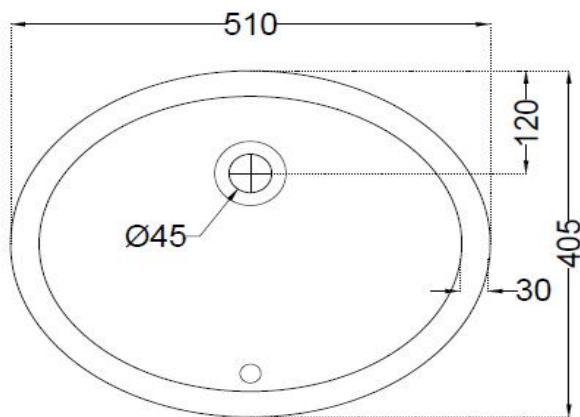

**SPECIFICATION DATA SHEET**
**PRODUCT DETAILS**

<b>Manufacturer :</b>	ESSCO	<b>Type:</b>	Under counter basin
<b>Outlet</b>	Vertical	<b>Colour:</b>	White
<b>Technical Details:</b>	ID of waste outlet hole dia. $\varnothing 45 \pm 3$ mm	<b>Material:</b>	Ceramic - Vitreous China
	Horizontal distance between the Bowl edge and the center line of the waste outlet hole $\leq 120$ mm		

**PRODUCT IMAGE**

**TECHNICAL DRAWING**

TOP VIEW

FRONT VIEW

<b>Product Dimension</b>	510x405x185 mm	<b>FEATURES</b>  Oval shape, With Fixing Clamps, Anti germ glaze
<b>Basin Inner Dimension</b>	445x345x145 mm	
<b>Product Weight</b>	6.3 kg	
<b>ACCESSORIES INCLUDED</b>		
Over flow hole cap		ZPS-WHT-9012
Fixing Clamp		ZPS-MST-FB06
Template		Template

**CERTIFICATION**

**All technical dimensions are in accordance to Bureau of Indian Standards**

DISCLAIMER: Our every effort has been made to ensure factual accuracy, the information presented subject to changes due to requirements in different sites, markets and/ or countries. All dimensions are in mm (Tolerance  $\pm 5$  MM). Jaquar reserves the right to make the necessary amendments at any time without prior notice.