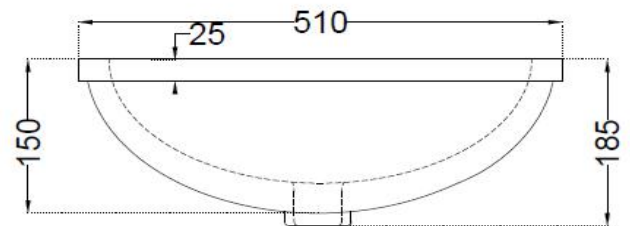

**SPECIFICATION DATA SHEET**
**PRODUCT DETAILS**

<b>Manufacturer :</b>	ESSCO	<b>Type:</b>	Under counter basin
<b>Outlet</b>	Vertical	<b>Colour:</b>	White
<b>Technical Details:</b>	ID of waste outlet hole dia. $\varnothing 45 \pm 3$ mm	<b>Material:</b>	Ceramic - Vitreous China
	Horizontal distance between the Bowl edge and the center line of the waste outlet hole $\leq 120$ mm		

**PRODUCT IMAGE**

**TECHNICAL DRAWING**

TOP VIEW

FRONT VIEW

<b>Product Dimension</b>	510x405x185 mm	<b>FEATURES</b>  Oval shape, With Fixing Clamps, Anti germ glaze
<b>Basin Inner Dimension</b>	445x345x145 mm	
<b>Product Weight</b>	6.3 kg	
<b>ACCESSORIES INCLUDED</b>		
Over flow hole cap		ZPS-WHT-9012
Fixing Clamp		ZPS-MST-FB06
Template		Template

**CERTIFICATION**

**All technical dimensions are in accordance to Bureau of Indian Standards**

DISCLAIMER: Our every effort has been made to ensure factual accuracy, the information presented subject to changes due to requirements in different sites, markets and/ or countries. All dimensions are in mm (Tolerance  $\pm 5$  MM). Jaquar reserves the right to make the necessary amendments at any time without prior notice.