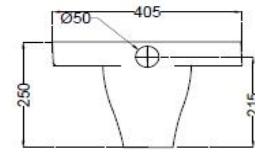

SPECIFICATION DATA SHEET
PRODUCT DETAILS

Manufacturer :	ESSCO	Type:	Orissa Pan WC
Colour:	White	Flush valves	Regular Flush valve & PVC Cistern Tank
Outlet	Vertical	Material:	Ceramic - Vitreous China
Technical Details:	Internal diameter of inlet hole dia. $\varnothing 50 \pm 3$ mm		
	External diameter of outlet hole dia. $\varnothing 100 \pm 5$ mm		
	Vertical distance between the Bowl bottom edge and the centre line of the inlet hole ≤ 215 mm		

PRODUCT IMAGE

TECHNICAL DRAWING

TOP VIEW

SIDE VIEW

BACK VIEW

Product Dimension	405x500x250 mm	FEATURES
Product Weight	11.3 kg	Anti germ glaze.

ACCESSORIES EXCLUDED

Cistern

WHE-WHT-183L

CERTIFICATION
All technical dimensions are in accordance to Bureau of Indian Standards

 DISCLAIMER: Our every effort has been made to ensure factual accuracy, the information presented subject to changes due to requirements in different sites, markets and/ or countries. All dimensions are in mm (Tolerance ± 5 MM). Jaquar reserves the right to make the necessary amendments at any time without prior notice.