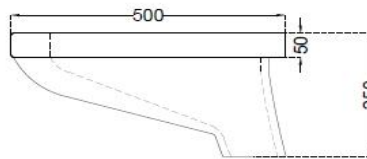

SPECIFICATION DATA SHEET
PRODUCT DETAILS

Manufacturer :	ESSCO	Type:	Orissa Pan WC
Colour:	White	Flush valves	Regular Flush valve & PVC Cistern Tank
Outlet	Vertical	Material:	Ceramic - Vitreous China
Technical Details:	Internal diameter of inlet hole dia. $\varnothing 50 \pm 3$ mm		
	External diameter of outlet hole dia. $\varnothing 100 \pm 5$ mm		
	Vertical distance between the Bowl bottom edge and the centre line of the inlet hole ≤ 215 mm		

PRODUCT IMAGE

TECHNICAL DRAWING

TOP VIEW

SIDE VIEW

BACK VIEW

Product Dimension	405x500x250 mm	FEATURES
Product Weight	11.3 kg	Anti germ glaze.

ACCESSORIES EXCLUDED

Cistern

WHE-WHT-183L

CERTIFICATION
All technical dimensions are in accordance to Bureau of Indian Standards

 DISCLAIMER: Our every effort has been made to ensure factual accuracy, the information presented subject to changes due to requirements in different sites, markets and/ or countries. All dimensions are in mm (Tolerance ± 5 MM). Jaquar reserves the right to make the necessary amendments at any time without prior notice.