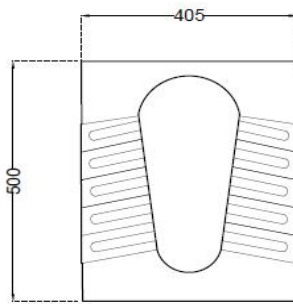

SPECIFICATION DATA SHEET
PRODUCT DETAILS

Manufacturer :	ESSCO	Type:	Orissa Pan WC
Colour:	White	Flush valves	Regular Flush valve & PVC Cistern Tank
Outlet	Vertical	Material:	Ceramic - Vitreous China
Technical Details:	Internal diameter of inlet hole dia. $\varnothing 50 \pm 3$ mm		
	External diameter of outlet hole dia. $\varnothing 100 \pm 5$ mm		
	Vertical distance between the Bowl bottom edge and the centre line of the inlet hole ≤ 215 mm		

PRODUCT IMAGE

TECHNICAL DRAWING

TOP VIEW

SIDE VIEW

BACK VIEW

Product Dimension	405x500x250 mm	FEATURES
Product Weight	11.3 kg	Anti germ glaze.

ACCESSORIES EXCLUDED

Cistern

WHE-WHT-183L

CERTIFICATION
All technical dimensions are in accordance to Bureau of Indian Standards

 DISCLAIMER: Our every effort has been made to ensure factual accuracy, the information presented subject to changes due to requirements in different sites, markets and/ or countries. All dimensions are in mm (Tolerance ± 5 MM). Jaquar reserves the right to make the necessary amendments at any time without prior notice.