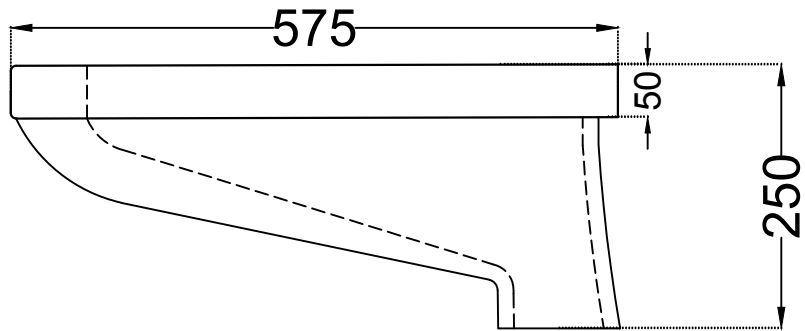

TOP VIEW

BACK VIEW

SIDE VIEW

	Jaquar Group Global Headquarters Plot No. 3, Sector- M-11, IMT Manesar Gurgaon, NCR - 122050, India E-mail : Sales: support@jaquar.com Customer Service : service@jaquar.com		ITEM CODE	ECS-WHT-451
			ITEM TYPE	ORISSA PAN
			ITEM SIZE	440x575x250 mm
	ALL DIMENSIONS ARE IN MM. (TOLERANCE ± 5 MM)			