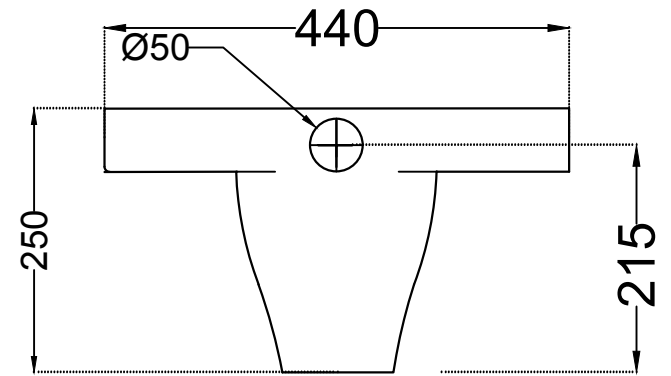

TOP VIEW

BACK VIEW

SIDE VIEW

	Jaquar Group Global Headquarters Plot No. 3, Sector- M-11, IMT Manesar Gurgaon, NCR - 122050, India E-mail : Sales: support@jaquar.com Customer Service : service@jaquar.com		ITEM CODE	ECS-WHT-451
			ITEM TYPE	ORISSA PAN
			ITEM SIZE	440x575x250 mm
	ALL DIMENSIONS ARE IN MM. (TOLERANCE ± 5 MM)			