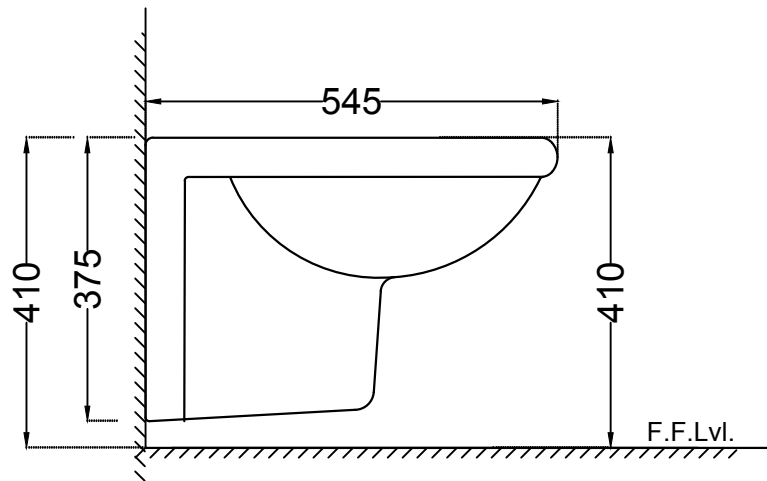

TOP VIEW

BACK VIEW

SIDE VIEW

	Jaquar Group Global Headquarters Plot No. 3, Sector- M-11, IMT Manesar Gurgaon, NCR - 122050, India E-mail : Sales: support@jaquar.com Customer Service : service@jaquar.com		ITEM CODE	CMS-WHT-103951NPP
			ITEM TYPE	WALL HUNG WC
			ITEM SIZE	365x545x375 mm
			ALL DIMENSIONS ARE IN MM. (TOLERANCE ± 5 MM)	