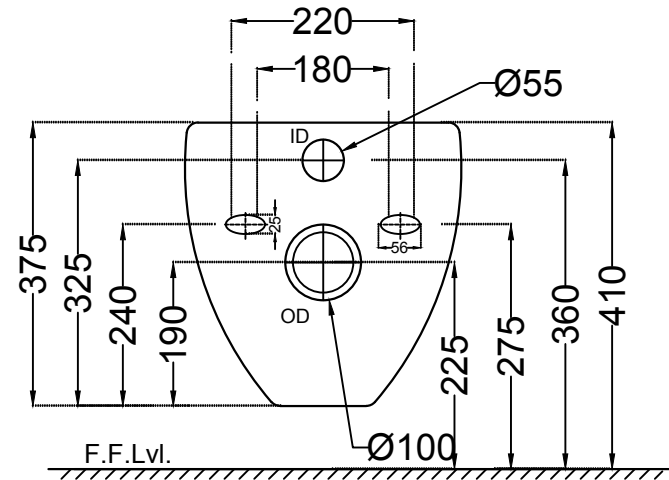

TOP VIEW

BACK VIEW

SIDE VIEW

	Jaquar Group Global Headquarters Plot No. 3, Sector- M-11, IMT Manesar Gurgaon, NCR - 122050, India E-mail : Sales: support@jaquar.com Customer Service : service@jaquar.com		ITEM CODE	CMS-WHT-103951NPP
			ITEM TYPE	WALL HUNG WC
			ITEM SIZE	365x545x375 mm
			ALL DIMENSIONS ARE IN MM. (TOLERANCE ± 5 MM)	