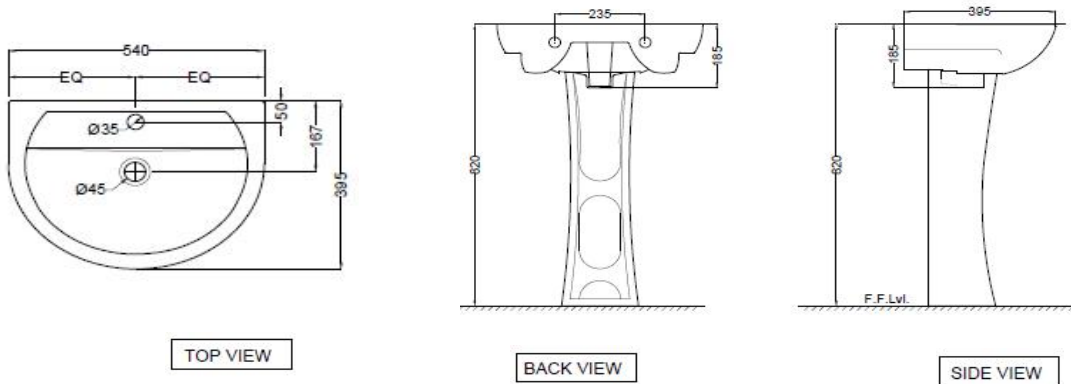

SPECIFICATION DATA SHEET

PRODUCT DETAILS

Manufacturer :	ESSCO	Type:	Wall Hung Basin
Outlet	Vertical	Colour:	White
Technical Details:	Tap hole dia. $\varnothing 35 \pm 2$ mm	Material:	Ceramic - Vitreous China
	ID of waste outlet hole dia. $\varnothing 45 \pm 3$ mm Horizontal distance between the center line of the tap hole and the center line of the waste outlet hole ≤ 117 mm		

PRODUCT IMAGE

TECHNICAL DRAWING

Product Dimension	540x395x185 mm With pedestal 820 mm	FEATURES With Tap Hole,Packed with Accessories, Anti germ glaze.
Basin Inner Dimension	470x250x140 mm	
Product Weight	12.8 kg	
ACCESSORIES INCLUDED		
Overflow hole Cap		ZPS-WHT-9012
Basin fixing screw		ZPS-MST-RB03

CERTIFICATION

All technical dimensions are in accordance to Bureau of Indian Standards

DISCLAIMER: Our every effort has been made to ensure factual accuracy, the information presented subject to changes due to requirements in different sites, markets and/ or countries. All dimensions are in mm (Tolerance ± 5 MM). Jaquar reserves the right to make the necessary amendments at any time without prior notice.