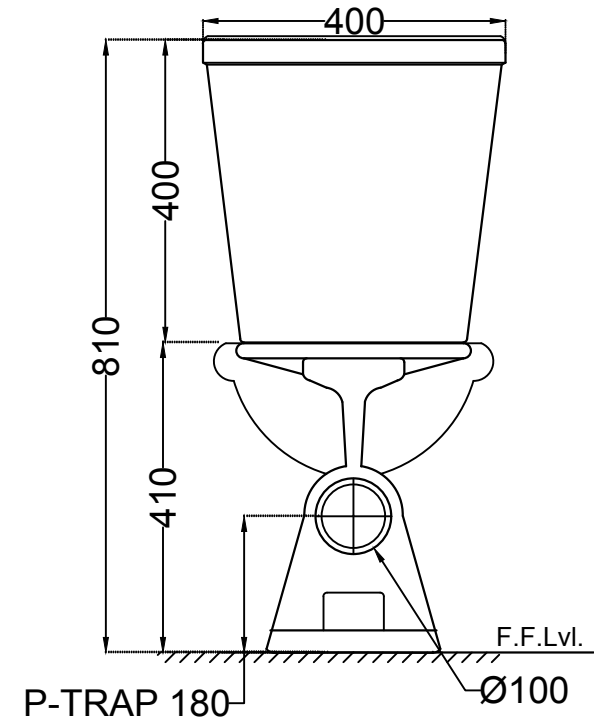

TOP VIEW

BACK VIEW

SIDE VIEW

	Jaquar Group Global Headquarters Plot No. 3, Sector-M-11, IMT Manesar Gurgaon, NCR - 122050, India E-mail : Sales: support@jaquar.com Customer Service : service@jaquar.com	
	ITEM CODE	CMS-WHT-103751P180SPP + CMS-WHT-103201
	ITEM TYPE	COUPLED WC P-TRAP 180 MM
	ITEM SIZE	400x665x810 mm
ALL DIMENSIONS ARE IN MM. (TOLERANCE ± 5 MM)		