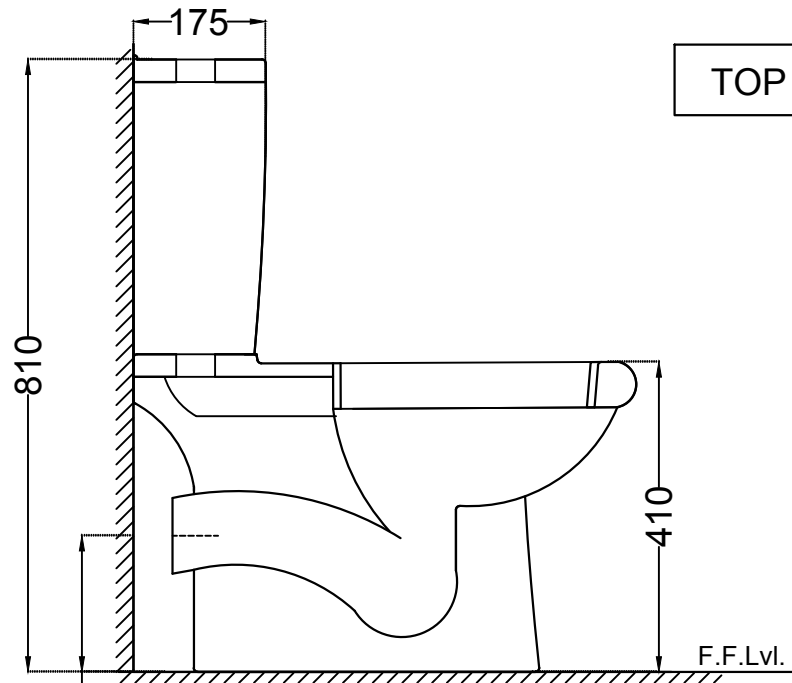

TOP VIEW

BACK VIEW

SIDE VIEW

	Jaquar Group Global Headquarters Plot No. 3, Sector-M-11, IMT Manesar Gurgaon, NCR - 122050, India E-mail : Sales: support@jaquar.com Customer Service : service@jaquar.com	
	ITEM CODE	CMS-WHT-103751P180SPP + CMS-WHT-103201
	ITEM TYPE	COUPLED WC P-TRAP 180 MM
	ITEM SIZE	400x665x810 mm
ALL DIMENSIONS ARE IN MM. (TOLERANCE ± 5 MM)		