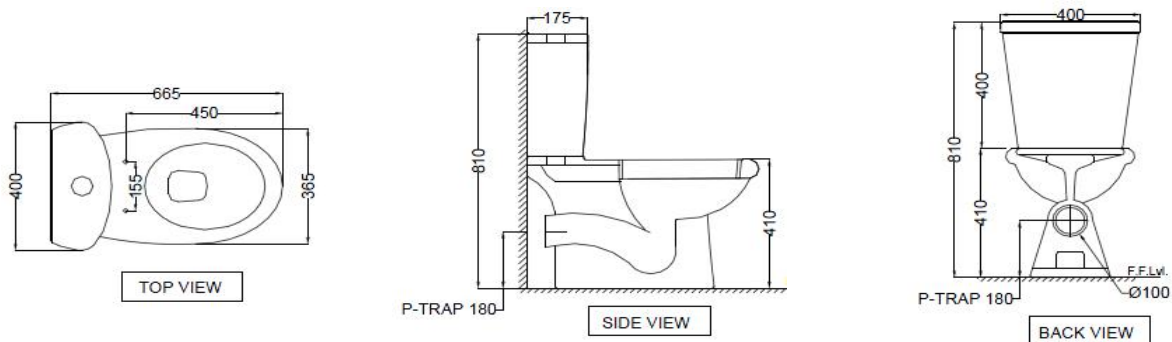

CMS-WHT-103751P180NPP + CMS-WHT-103201

**SPECIFICATION DATA SHEET**

**PRODUCT DETAILS**

<b>Manufacturer :</b>	ESSCO	<b>Type:</b>	Coupled WC ( P-Trap )
<b>Colour:</b>	White	<b>Outlet</b>	Horizontal
<b>Technical Details:</b>	External diameter of outlet hole dia. $\varnothing 100 \pm 5$ mm	<b>Material:</b>	Ceramic - Vitreous China
	Vertical distance between the Floor and the centre line of the waste outlet hole $\leq 180$ mm		

**PRODUCT IMAGE**

**TECHNICAL DRAWING**

<b>Product Dimension</b>	400x665x810 mm	<b>FEATURES</b>  Trap glaze, Packed with Accessories, Dual Flushing - 3/6 LPF, Anti germ glaze.
<b>Trap Distance</b>	P Trap - 180 mm	
<b>Product Weight</b>	32.0 kg	

**ACCESSORIES INCLUDED**

PP Normal Close Seat cover	CMS-WHT-101N
Floor fixing screw	ZPS-SNS-FB01
Cistern Fittings	ZCF-WHT-FT003

**CERTIFICATION**

All technical dimensions are in accordance to Bureau of Indian Standards  
 DISCLAIMER: Our every effort has been made to ensure factual accuracy, the information presented subject to changes due to requirements in different sites, markets and/or countries. All dimensions are in mm (Tolerance  $\pm 5$  MM). Jaquar reserves the right to make the necessary amendments at any time without prior notice.