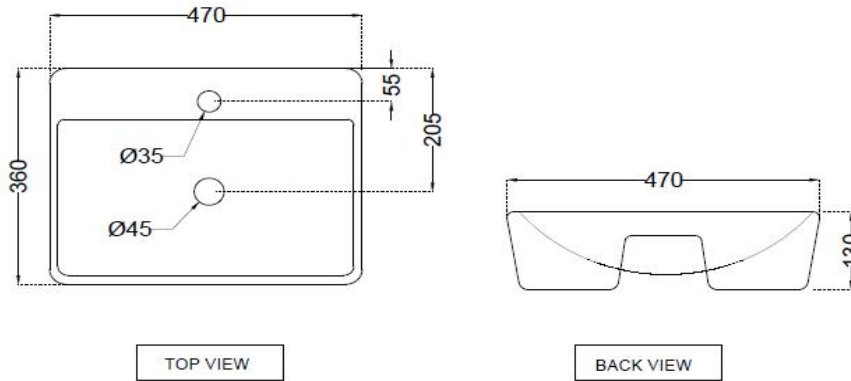

SPECIFICATION DATA SHEET

PRODUCT DETAILS

Manufacturer :	ESSCO	Type:	Table Top Basin
Outlet	Vertical	Colour:	White
Technical Details:	Tap hole dia. $\varnothing 35 \pm 2$ mm	Material:	Ceramic - Vitreous China
	ID of waste outlet hole dia. $\varnothing 45 \pm 3$ mm		
Horizontal distance between the center line of the tap hole and the center line of the waste outlet hole ≤ 150 mm			

PRODUCT IMAGE

TECHNICAL DRAWING

Product Dimension	470x360x130 mm	FEATURES With Tap Hole ,Rectangular design, Anti germ glaze.
Basin Inner Dimension	450x260x105 mm	
Product Weight	9.1 kg	

CERTIFICATION

All technical dimensions are in accordance to Bureau of Indian Standards

DISCLAIMER: Our every effort has been made to ensure factual accuracy, the information presented subject to changes due to requirements in different sites, markets and/ or countries. All dimensions are in mm (Tolerance ± 5 MM). Jaquar reserves the right to make the necessary amendments at any time without prior notice.