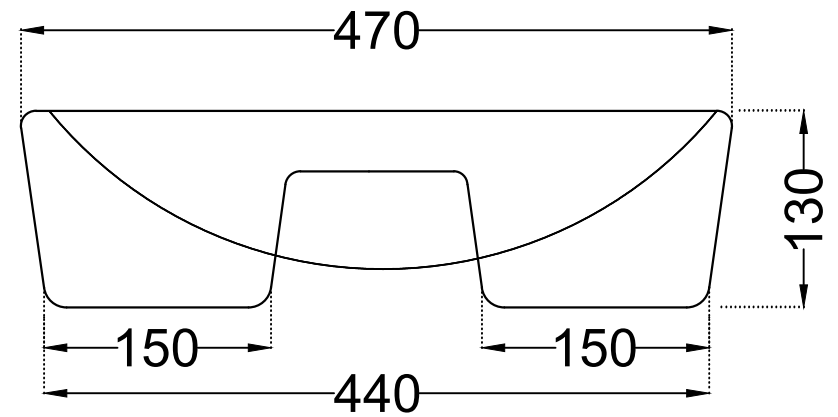

TOP VIEW

BACK VIEW

	Jaquar Group Global Headquarters Plot No. 3, Sector- M-11, IMT Manesar Gurgaon, NCR - 122050, India E-mail : Sales: support@jaquar.com Customer Service : service@jaquar.com		ITEM CODE	AIS-WHT-101901
			ITEM TYPE	TABLE TOP BASIN
			ITEM SIZE	470x360x130 mm
	ALL DIMENSIONS ARE IN MM. (TOLERANCE ± 5 MM)			