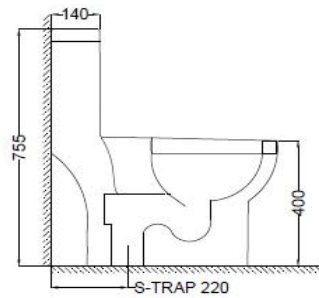

SPECIFICATION DATA SHEET

PRODUCT DETAILS

Manufacturer :	ESSCO	Type:	Single piece-WC (S trap)
Colour:	White	Outlet	Vertical
Technical Details:	External diameter of outlet hole dia. $\varnothing 100 \pm 5$ mm	Material:	Ceramic - Vitreous China
	Horizontal distance between the wall line and the centre line of the waste outlet hole ≤ 220 mm		

PRODUCT IMAGE

TECHNICAL DRAWING

TOP VIEW

SIDE VIEW

Product Dimension	360x660x755 mm	FEATURES Square Shaped Design, Slim Seat Cover, Efficient Flushing, Dual Flushing - 3/6 LPF, Anti germ glaze.
Trap Distance	S Trap - 220 mm	
Product Weight	37 kg	

ACCESSORIES INCLUDED

PP soft close slim seat cover	AIS-WHT-105SPP
Floor Fixing Screw	ZPS-SNS-FB01
Cistern Fittings	ZCF-WHT-FT002
Wax Seal	ZPS-WHT-1401

CERTIFICATION

All technical dimensions are in accordance to Bureau of Indian Standards

DISCLAIMER: Our every effort has been made to ensure factual accuracy, the information presented subject to changes due to requirements in different sites, markets and/ or countries. All dimensions are in mm (Tolerance ± 5 MM). Jaquar reserves the right to make the necessary amendments at any time without prior notice.