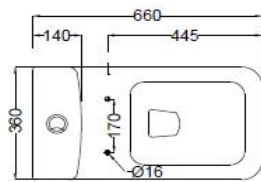

SPECIFICATION DATA SHEET

PRODUCT DETAILS

Manufacturer :	ESSCO	Type:	Single piece-WC (S trap)
Colour:	White	Outlet	Vertical
Technical Details:	External diameter of outlet hole dia. $\varnothing 100 \pm 5$ mm	Material:	Ceramic - Vitreous China
	Horizontal distance between the wall line and the centre line of the waste outlet hole ≤ 220 mm		

PRODUCT IMAGE

TECHNICAL DRAWING

TOP VIEW

SIDE VIEW

Product Dimension	360x660x755 mm	FEATURES Square Shaped Design, Slim Seat Cover, Efficient Flushing, Dual Flushing - 3/6 LPF, Anti germ glaze.
Trap Distance	S Trap - 220 mm	
Product Weight	37 kg	

DISCLAIMER: Our every effort has been made to ensure factual accuracy, the information presented subject to changes due to requirements in different sites, markets and/ or countries. All dimensions are in mm (Tolerance ± 5 MM). Jaquar reserves the right to make the necessary amendments at any time without prior notice.