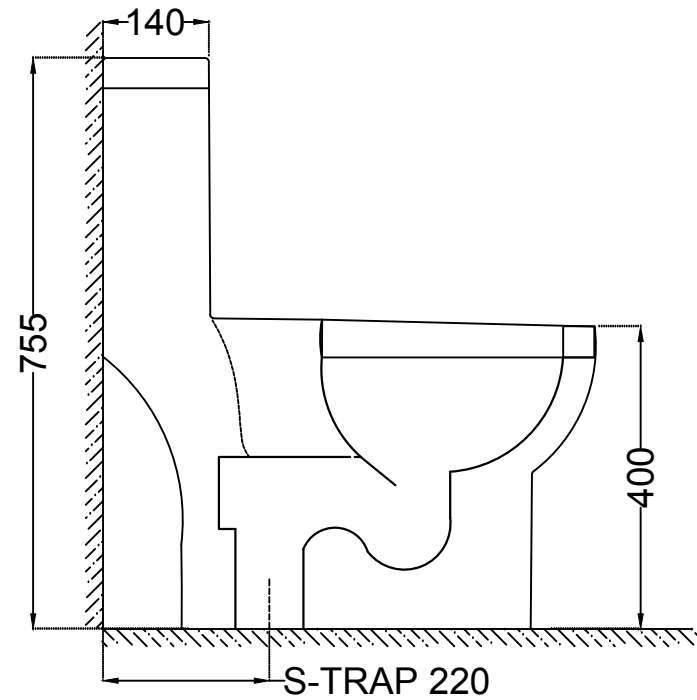

TOP VIEW

SIDE VIEW

	Jaquar Group Global Headquarters Plot No. 3, Sector- M-11, IMT Manesar Gurgaon, NCR - 122050, India E-mail : Sales: support@jaquar.com Customer Service : service@jaquar.com		ITEM CODE AIS-WHT-101851S220SPPSM
			ITEM TYPE SINGLE PIECE WC S TRAP-220 MM
			ITEM SIZE 360x660x755 mm
	ALL DIMENSIONS ARE IN MM. (TOLERANCE ± 5 MM)		