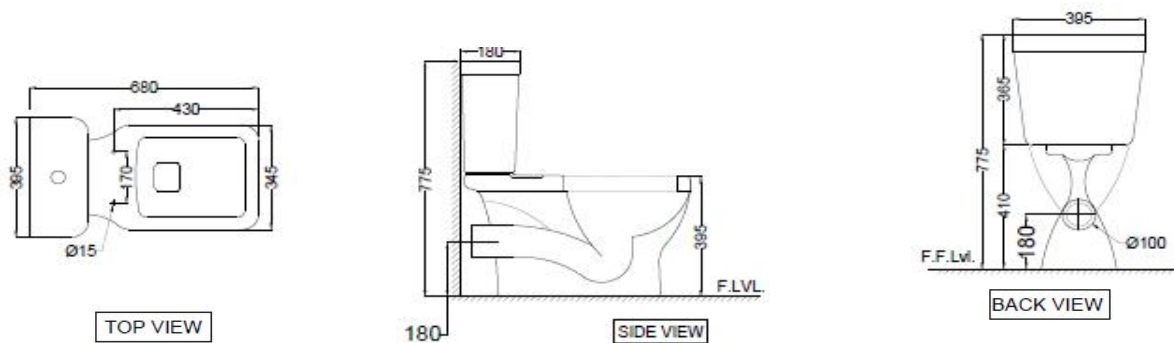

**AIS-WHT-101751P180NPPSMZ**

**SPECIFICATION DATA SHEET**

**PRODUCT DETAILS**

<b>Manufacturer :</b>	ESSCO	<b>Type:</b>	Complete Set For Coupled WC ( P-Trap )
<b>Colour:</b>	White	<b>Outlet</b>	Horizontal
<b>Technical Details:</b>	External diameter of outlet hole dia. $\varnothing 100 \pm 5$ mm	<b>Material:</b>	Ceramic - Vitreous China
	Vertical distance between the Floor and the centre line of the waste outlet hole $\leq 180$ mm		

**PRODUCT IMAGE**

**TECHNICAL DRAWING**

<b>Product Dimension</b>	395x680x775 mm	<b>FEATURES</b>  Combind packing, Complete Trap Glaze, slim seat cover,Dual Flushing - 3/6 LPF, Anti germ glaze
<b>Trap Distance</b>	P Trap - 180 mm	
<b>Product Weight</b>	32.0 kg	

**ACCESSORIES INCLUDED**

PP normal close slim seat cover	AIS-WHT-103N
Cistern	AIS-WHT-101201C
Cistern Fittings	ZCF-WHT-FT003
Floor fixing screw	ZPS-SNS-FB01

**CERTIFICATION**

**All technical dimensions are in accordance to Bureau of Indian Standards**

DISCLAIMER: Our every effort has been made to ensure factual accuracy, the information presented subject to changes due to requirements in different sites, markets and/or countries. All dimensions are in mm (Tolerance  $\pm 5$  MM). Jaquar reserves the right to make the necessary amendments at any time without prior notice.