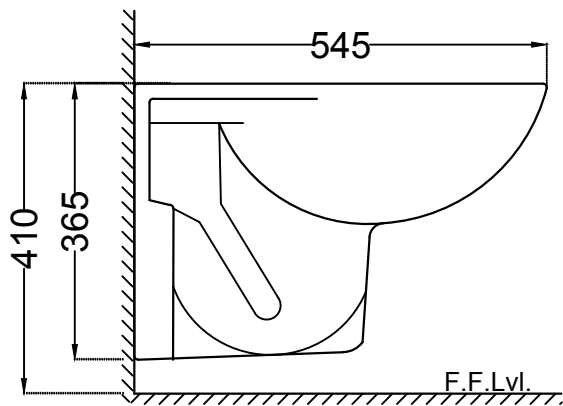

TOP VIEW

SIDE VIEW

BACK VIEW

	<b>Jaquar Group</b> Global Headquarters Plot No. 3, Sector- M-11, IMT Manesar Gurgaon, NCR - 122050, India E-mail : <a href="mailto:Sales:support@jaquar.com">Sales: support@jaquar.com</a> Customer Service : <a href="mailto:service@jaquar.com">service@jaquar.com</a>		ITEM CODE ECS-WHT-951SPP
			ITEM TYPE WALL HUNG WC
			ITEM SIZE 365x545x365 mm
	ALL DIMENSIONS ARE IN MM. (TOLERANCE ± 5 MM)		