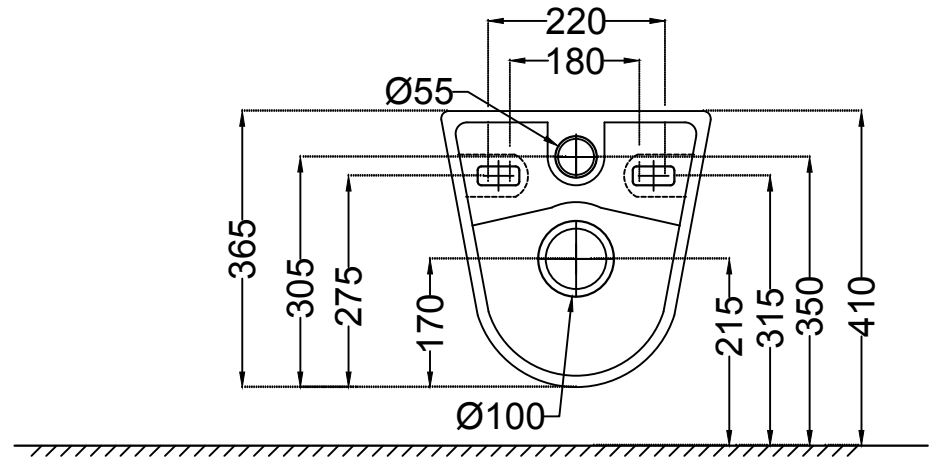

TOP VIEW

SIDE VIEW

BACK VIEW

	<b>Jaquar Group</b> Global Headquarters Plot No. 3, Sector- M-11, IMT Manesar Gurgaon, NCR - 122050, India E-mail : <a href="mailto:Sales:support@jaquar.com">Sales: support@jaquar.com</a> Customer Service : <a href="mailto:service@jaquar.com">service@jaquar.com</a>		ITEM CODE ECS-WHT-951SPP
			ITEM TYPE WALL HUNG WC
			ITEM SIZE 365x545x365 mm
	ALL DIMENSIONS ARE IN MM. (TOLERANCE ± 5 MM)		