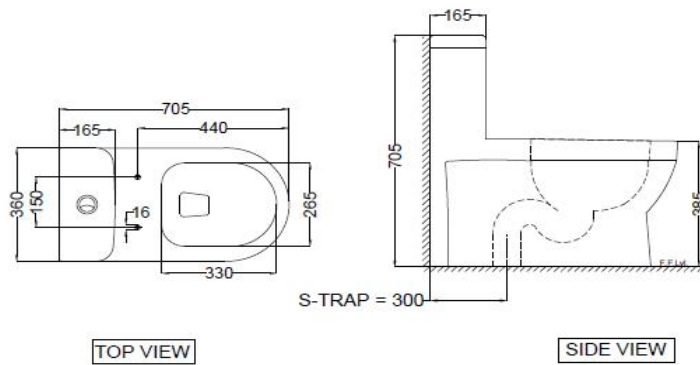

**SPECIFICATION DATA SHEET**
**PRODUCT DETAILS**

<b>Manufacturer :</b>	ESSCO	<b>Type:</b>	Single piece-WC (S trap )
<b>Colour:</b>	White	<b>Outlet</b>	Vertical
<b>Technical Details:</b>	External diameter of outlet hole dia. $\phi$ 80 mm	<b>Material:</b>	Ceramic - Vitreous China
	Horizontal distance between the wall line and the centre line of the waste outlet hole $\leq$ 300 mm		

**PRODUCT IMAGE**

**TECHNICAL DRAWING**

<b>Product Dimension</b>	360x705x705 mm	<b>FEATURES</b> Syphonic WC, PP Slim Seat cover, Packed with Wax Seal, Floor Fixing Screws, Anti germ glaze.
<b>Trap Distance</b>	S Trap - 300 mm	
<b>Product Weight</b>	37 kg	

**ACCESSORIES INCLUDED**

PP Soft Close slim Seat cover	ECS-WHT-113SPP
Floor fixing screw	ZPS-SNS-FB01
Cistern Fittings	ZCF-WHT-FT002
Wax Seal	ZPS-WHT-1401

**CERTIFICATION**
**Compliance : IS 2556.2:2004, IS 2556.1:1994 , EN 997 :2012+A1, BS EN 14124:2004**
**All technical dimensions are in accordance to British standards, Bureau of Indian Standards**

**DISCLAIMER:** Our every effort has been made to ensure factual accuracy, the information presented subject to changes due to requirements in different sites, markets and/ or countries. All dimensions are in mm (Tolerance  $\pm$  5 MM). Jaquar reserves the right to make the necessary amendments at any time without prior notice.