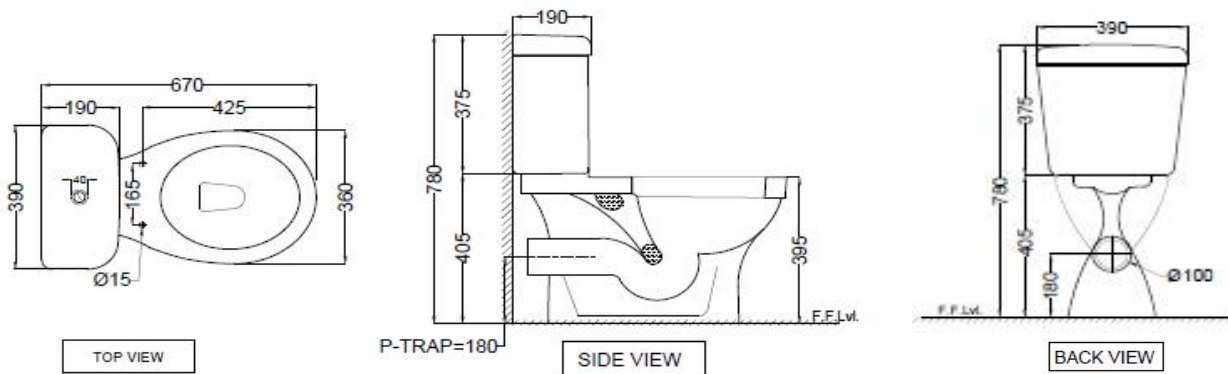

ECS-WHT-751P180SPPZ

SPECIFICATION DATA SHEET

PRODUCT DETAILS

Manufacturer :	ESSCO	Type:	Complete Set For Coupled WC (P trap)
Colour:	White	Outlet	Horizontal
Technical Details:	External diameter of outlet hole dia. $\varnothing 100 \pm 5$ mm	Material:	Ceramic - Vitreous China
	Vertical distance between the Floor and the center line of the waste outlet hole ≤ 180 mm		

PRODUCT IMAGE

TECHNICAL DRAWING

Product Dimension	390x670x780 mm	FEATURES Combined packing of Bowl & Cistern, Efficient Flushing, Anti germ glaze, Trap glaze,
Trap Distance	P Trap - 180 mm	
Product Weight	27.0 kg	

All technical dimensions are in accordance to British standards, Bureau of Indian Standards

DISCLAIMER: Our every effort has been made to ensure factual accuracy, the information presented subject to changes due to requirements in different sites, markets and/or countries. All dimensions are in mm (Tolerance ± 5 MM). Jaquar reserves the right to make the necessary amendments at any time without prior notice.