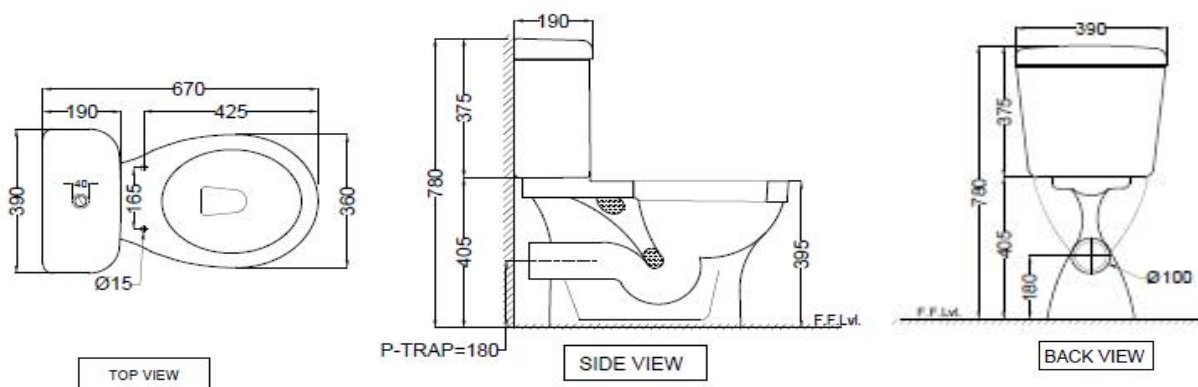

ECS-WHT-751P180NPPZ

**SPECIFICATION DATA SHEET**

**PRODUCT DETAILS**

<b>Manufacturer :</b>	ESSCO	<b>Type:</b>	Complete Set For Coupled WC (P trap )
<b>Colour:</b>	White	<b>Outlet</b>	Horizontal
<b>Technical Details:</b>	External diameter of outlet hole dia. $\varnothing 100 \pm 5$ mm	<b>Material:</b>	Ceramic - Vitreous China
	Vertical distance between the Floor and the center line of the waste outlet hole $\leq 180$ mm		

**PRODUCT IMAGE**

**TECHNICAL DRAWING**

<b>Product Dimension</b>	390x670x780 mm	<b>FEATURES</b>  Combined packing of Bowl & Cistern, Efficient Flushing, Anti germ glaze, Trap glaze,
<b>Trap Distance</b>	P Trap - 180 mm	
<b>Product Weight</b>	27.0 kg	

All technical dimensions are in accordance to British standards, Bureau of Indian Standards

DISCLAIMER: Our every effort has been made to ensure factual accuracy, the information presented subject to changes due to requirements in different sites, markets and/or countries. All dimensions are in mm (Tolerance  $\pm 5$  MM). Jaquar reserves the right to make the necessary amendments at any time without prior notice.