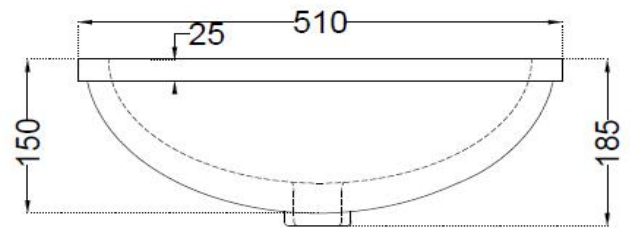

SPECIFICATION DATA SHEET
PRODUCT DETAILS

Manufacturer :	ESSCO	Type:	Under counter basin
Outlet	Vertical	Colour:	White
Technical Details:	ID of waste outlet hole dia. $\varnothing 45 \pm 3$ mm	Material:	Ceramic - Vitreous China
	Horizontal distance between the Bowl edge and the center line of the waste outlet hole ≤ 120 mm		

PRODUCT IMAGE

TECHNICAL DRAWING

TOP VIEW

FRONT VIEW

Product Dimension	510x405x185 mm	FEATURES Ovel shape,Fixing Clamps, Anti germ glaze
Basin Inner Dimension	445x345x145 mm	
Product Weight	6 .3 kg	
ACCESSORIES INCLUDED		
Over flow hole cap		ZPS-WHT-9012
UC Screw(clamp)		ZPS-MST-FB06
Template		Template

CERTIFICATION
Compliance : IS 2556.2:2004, IS 2556.1:1994 , EN 997 :2012+A1, CE

All technical dimensions are in accordance to British standards, Bureau of Indian Standards
DISCLAIMER: Our every effort has been made to ensure factual accuracy, the information presented subject to changes due to requirements in different sites, markets and/ or countries. All dimensions are in mm (Tolerance ± 5 MM). Jaquar reserves the right to make the necessary amendments at any time without prior notice.