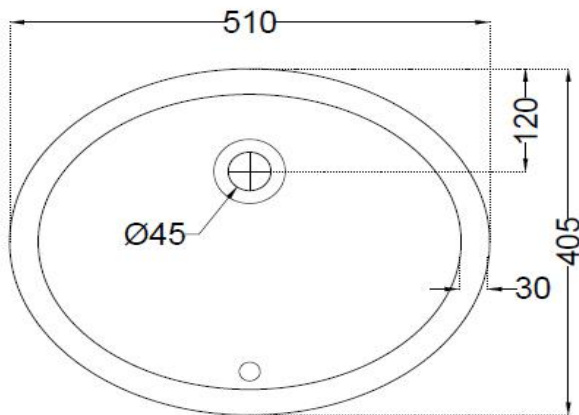

SPECIFICATION DATA SHEET
PRODUCT DETAILS

Manufacturer :	ESSCO	Type:	Under counter basin
Outlet	Vertical	Colour:	White
Technical Details:	ID of waste outlet hole dia. $\varnothing 45 \pm 3$ mm	Material:	Ceramic - Vitreous China
	Horizontal distance between the Bowl edge and the center line of the waste outlet hole ≤ 120 mm		

PRODUCT IMAGE

TECHNICAL DRAWING

TOP VIEW

FRONT VIEW

Product Dimension	510x405x185 mm	FEATURES Ovel shape,Fixing Clamps, Anti germ glaze
Basin Inner Dimension	445x345x145 mm	
Product Weight	6 .3 kg	
ACCESSORIES INCLUDED		
Over flow hole cap		ZPS-WHT-9012
UC Screw(clamp)		ZPS-MST-FB06
Template		Template

CERTIFICATION
Compliance : IS 2556.2:2004, IS 2556.1:1994 , EN 997 :2012+A1, CE

All technical dimensions are in accordance to British standards, Bureau of Indian Standards
DISCLAIMER: Our every effort has been made to ensure factual accuracy, the information presented subject to changes due to requirements in different sites, markets and/ or countries. All dimensions are in mm (Tolerance ± 5 MM). Jaquar reserves the right to make the necessary amendments at any time without prior notice.