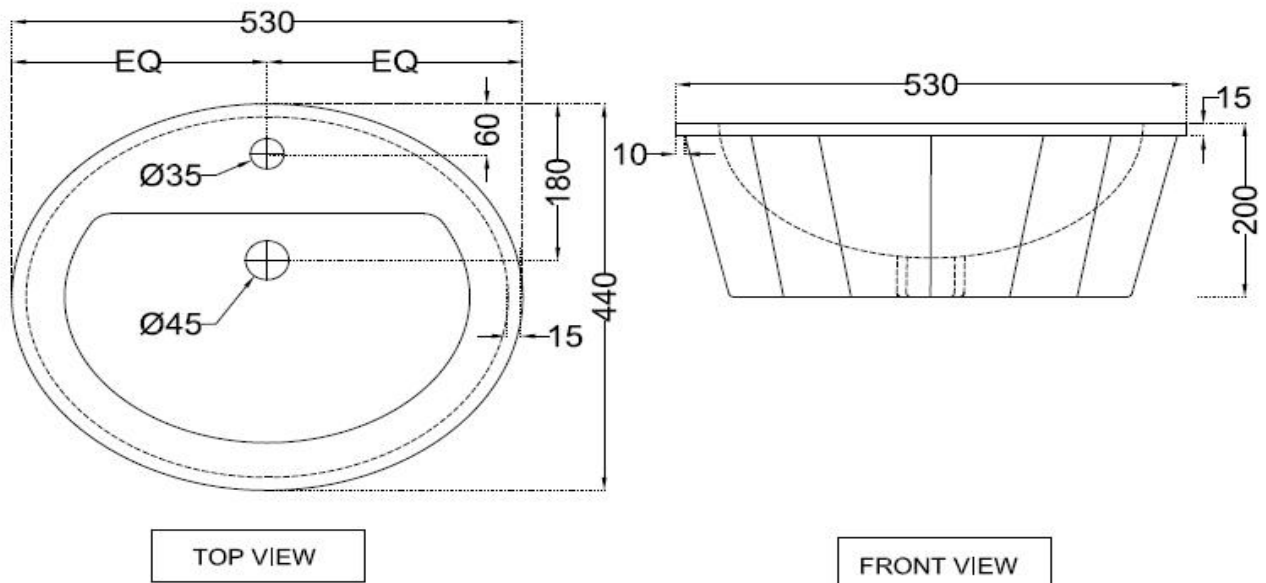

SPECIFICATION DATA SHEET

PRODUCT DETAILS

Manufacturer :	ESSCO	Type:	Counter top basin
Outlet	Vertical	Colour:	White
Technical Details:	Tap hole dia. $\varnothing 35 \pm 2$ mm	Material:	Ceramic - Vitreous China
	ID of waste outlet hole dia. $\varnothing 45 \pm 3$ mm Horizontal distance between the center line of the tap hole and the center line of the waste outlet hole ≤ 120 mm		

PRODUCT IMAGE

TECHNICAL DRAWING

Product Dimension	530x440x200 mm	FEATURES Thinrim height,With Tap Hole ,Anti germ glaze
Basin Inner Dimension	420X280X155 mm	
Product Weight	12.0 kg	

ACCESSORIES INCLUDED

Overflow hole Cap	ZPS-WHT-9012
Template	Template

CERTIFICATION

Compliance : IS 2556.4:2004, IS 2556.1:1994

All technical dimensions are in accordance to British standards, Bureau of Indian Standards

DISCLAIMER: Our every effort has been made to ensure factual accuracy, the information presented subject to changes due to requirements in different sites, markets and/ or countries. All dimensions are in mm (Tolerance ± 5 MM). Jaquar reserves the right to make the necessary amendments at any time without prior notice.