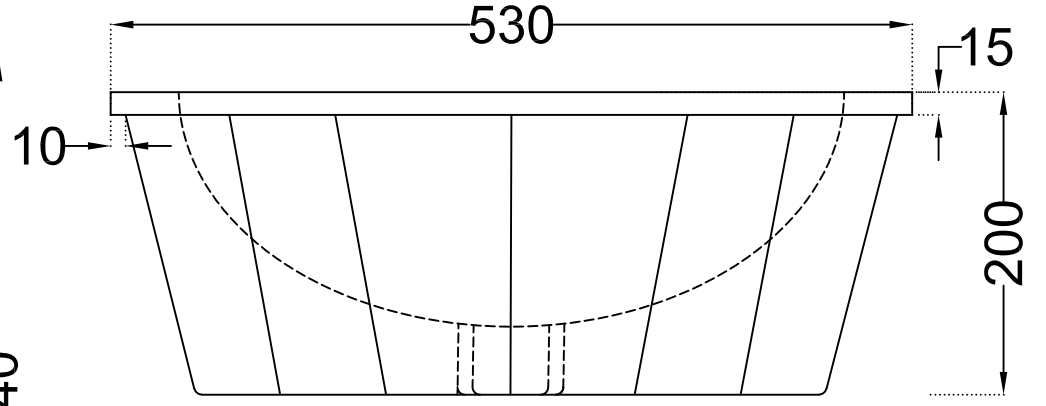

TOP VIEW

FRONT VIEW

	Jaquar Group Global Headquarters Plot No. 3, Sector- M-11, IMT Manesar Gurgaon, NCR - 122050, India E-mail : Sales: support@jaquar.com Customer Service : service@jaquar.com		ITEM CODE	ECS-WHT-601
			ITEM TYPE	COUNTER TOP BASIN
			ITEM SIZE	530x440x200 mm
			ALL DIMENSIONS ARE IN MM. (TOLERANCE ± 5 MM)	