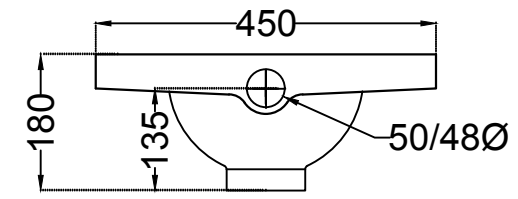

TOP VIEW

BACK VIEW

SIDE VIEW

	Jaquar Group Global Headquarters Plot No. 3, Sector- M-11, IMT Manesar Gurgaon, NCR - 122050, India E-mail : Sales: support@jaquar.com Customer Service : service@jaquar.com		ITEM CODE	ECS-WHT-455LE
			ITEM TYPE	ASIAN PAN WITH L BEND
			ITEM SIZE	450x535x180 mm
	ALL DIMENSIONS ARE IN MM. (TOLERANCE ± 5 MM)			