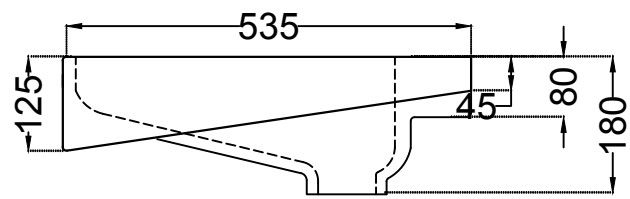

TOP VIEW

BACK VIEW

SIDE VIEW

	Jaquar Group Global Headquarters Plot No. 3, Sector- M-11, IMT Manesar Gurgaon, NCR - 122050, India E-mail : Sales: support@jaquar.com Customer Service : service@jaquar.com		ITEM CODE	ECS-WHT-455LE
			ITEM TYPE	ASIAN PAN WITH L BEND
			ITEM SIZE	450x535x180 mm
	ALL DIMENSIONS ARE IN MM. (TOLERANCE ± 5 MM)			