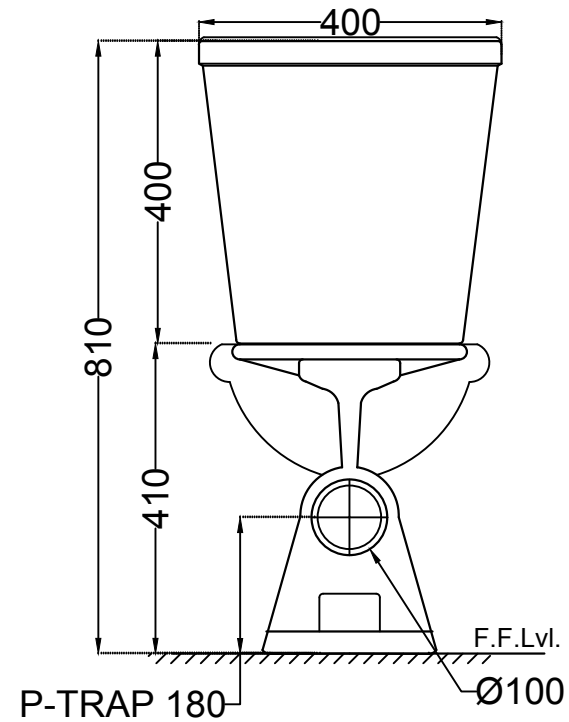

TOP VIEW

BACK VIEW

SIDE VIEW

	Jaquar Group Global Headquarters Plot No. 3, Sector-M-11, IMT Manesar Gurgaon, NCR - 122050, India E-mail : Sales: support@jaquar.com Customer Service : service@jaquar.com	
	ITEM CODE	CMS-WHT-103751P180NPP + CMS-WHT-103201
	ITEM TYPE	COUPLED WC P-TRAP 180 MM
	ITEM SIZE	400x665x810 mm
ALL DIMENSIONS ARE IN MM. (TOLERANCE ± 5 MM)		