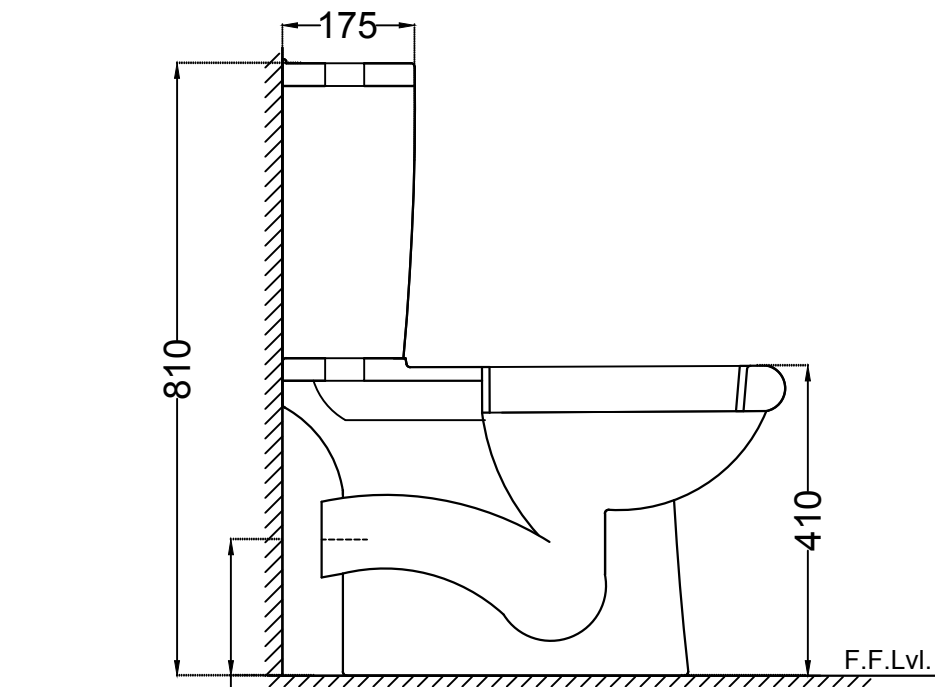

TOP VIEW

BACK VIEW

SIDE VIEW

	Jaquar Group Global Headquarters Plot No. 3, Sector-M-11, IMT Manesar Gurgaon, NCR - 122050, India E-mail : Sales: support@jaquar.com Customer Service : service@jaquar.com	
	ITEM CODE	CMS-WHT-103751P180NPP + CMS-WHT-103201
	ITEM TYPE	COUPLED WC P-TRAP 180 MM
	ITEM SIZE	400x665x810 mm
ALL DIMENSIONS ARE IN MM. (TOLERANCE ± 5 MM)		