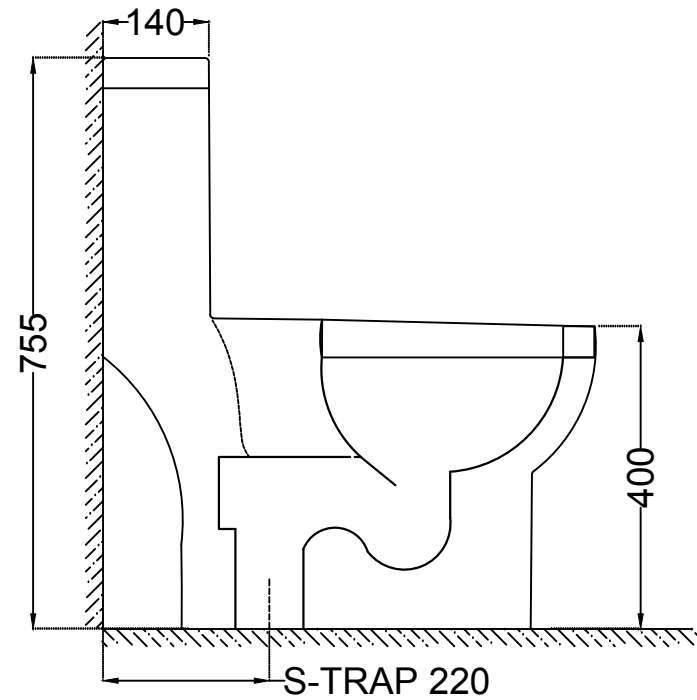

TOP VIEW

SIDE VIEW

	Jaquar Group Global Headquarters Plot No. 3, Sector- M-11, IMT Manesar Gurgaon, NCR - 122050, India E-mail : Sales: support@jaquar.com Customer Service : service@jaquar.com		ITEM CODE	AIS-WHT-101851S220NPPSM
	ITEM TYPE	SINGLE PIECE WC S TRAP-220 MM		
	ITEM SIZE	360x660x755 mm		
	ALL DIMENSIONS ARE IN MM. (TOLERANCE ± 5 MM)			