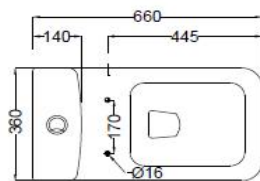

SPECIFICATION DATA SHEET

PRODUCT DETAILS

Manufacturer :	ESSCO	Type:	Single piece-WC (S trap)
Colour:	White	Outlet	Vertical
Technical Details:	External diameter of outlet hole dia. $\varnothing 100 \pm 5$ mm	Material:	Ceramic - Vitreous China
	Horizontal distance between the wall line and the centre line of the waste outlet hole ≤ 220 mm		

PRODUCT IMAGE

TECHNICAL DRAWING

TOP VIEW

SIDE VIEW

Product Dimension	360x660x755 mm mm	FEATURES Square Shaped Design, Slim Seat Cover, Efficient Flushing, Anti germ glaze.
Trap Distance	S Trap - 220 mm	
Product Weight	37 kg	

All technical dimensions are in accordance to British standards, Bureau of Indian Standards

DISCLAIMER: Our every effort has been made to ensure factual accuracy, the information presented subject to changes due to requirements in different sites, markets and/or countries. All dimensions are in mm (Tolerance ± 5 MM). Jaquar reserves the right to make the necessary amendments at any time without prior notice.