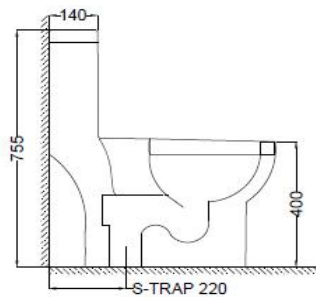

SPECIFICATION DATA SHEET

PRODUCT DETAILS

Manufacturer :	ESSCO	Type:	Single piece-WC (S trap)
Colour:	White	Outlet	Vertical
Technical Details:	External diameter of outlet hole dia. $\varnothing 100 \pm 5$ mm	Material:	Ceramic - Vitreous China
	Horizontal distance between the wall line and the centre line of the waste outlet hole ≤ 220 mm		

PRODUCT IMAGE

TECHNICAL DRAWING

TOP VIEW

SIDE VIEW

Product Dimension	360x660x755 mm mm	FEATURES Square Shaped Design, Slim Seat Cover, Efficient Flushing, Anti germ glaze.
Trap Distance	S Trap - 220 mm	
Product Weight	37 kg	

All technical dimensions are in accordance to British standards, Bureau of Indian Standards

DISCLAIMER: Our every effort has been made to ensure factual accuracy, the information presented subject to changes due to requirements in different sites, markets and/or countries. All dimensions are in mm (Tolerance ± 5 MM). Jaquar reserves the right to make the necessary amendments at any time without prior notice.