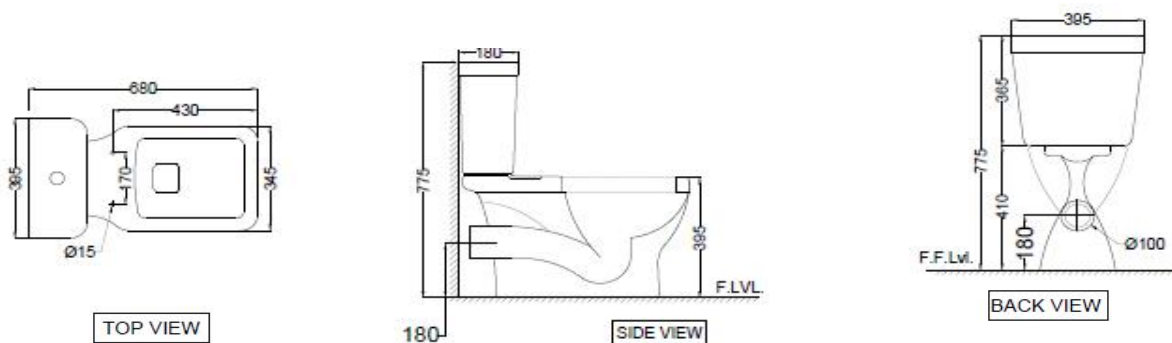

AIS-WHT-101751P180NPPSMZ

SPECIFICATION DATA SHEET

PRODUCT DETAILS

| | | | |
|---------------------------|--|------------------|--|
| Manufacturer : | ESSCO | Type: | Complete Set For Coupled WC (P-Trap) |
| Colour: | White | Outlet | Horizontal |
| Technical Details: | External diameter of outlet hole dia. $\varnothing 100 \pm 5$ mm | Material: | Ceramic - Vitreous China |
| | Vertical distance between the Floor and the centre line of the waste outlet hole ≤ 180 mm | | |

PRODUCT IMAGE

TECHNICAL DRAWING

| | | |
|--------------------------|-----------------|--|
| Product Dimension | 395x680x775 mm | FEATURES Combind packing, Complete Trap Glaze, slim seat cover, Anti germ glaze. |
| Trap Distance | P Trap - 180 mm | |
| Product Weight | 32.0 kg | |

CERTIFICATION

Compliance : IS 2556.2:2004, IS 2556.1:1994 , EN 997 :2012+A1, BS EN 14124:2004/CE

All technical dimensions are in accordance to British standards, Bureau of Indian Standards

DISCLAIMER: Our every effort has been made to ensure factual accuracy, the information presented subject to changes due to requirements in different sites, markets and/ or countries. All dimensions are in mm (Tolerance ± 5 MM). Jaquar reserves the right to make the necessary amendments at any time without prior notice.