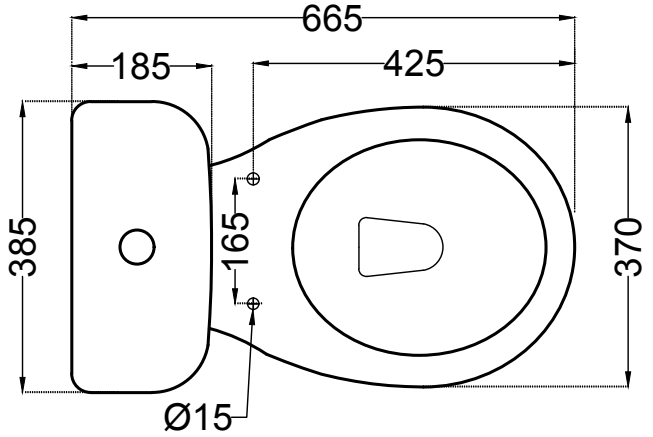

ECS-WHT-751P180SPPZ

TOP VIEW

BACK VIEW

SIDE VIEW

ALL DIMENSIONS ARE IN MM.  
(TOLERANCE ± 5 MM)