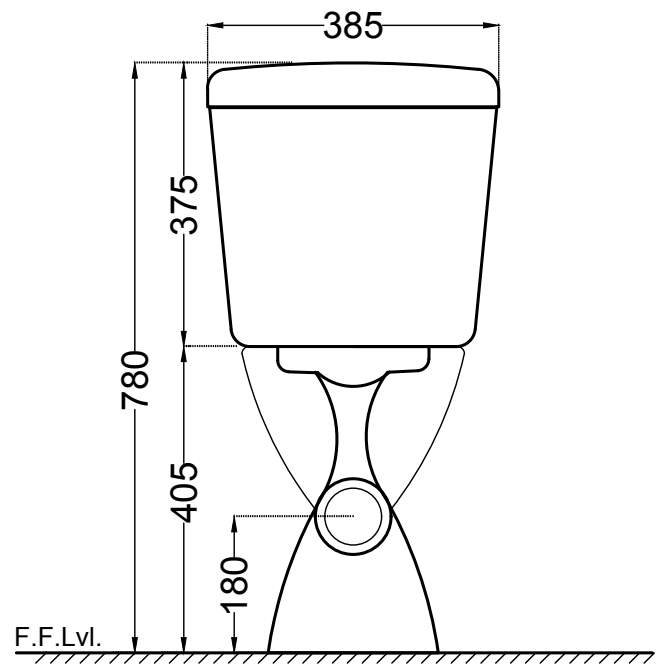

ECS-WHT-751P180SPPZ

TOP VIEW

BACK VIEW

SIDE VIEW

ALL DIMENSIONS ARE IN MM.  
(TOLERANCE ± 5 MM)