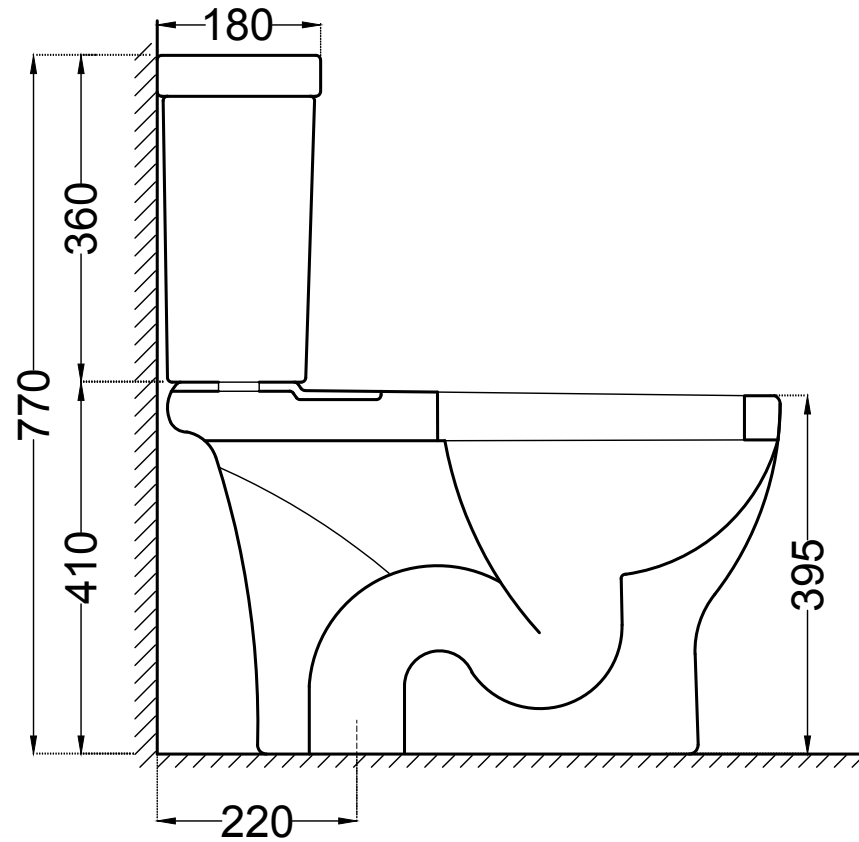

AIS-WHT-101751S220SPPSMZ

TOP VIEW

SIDE VIEW

ALL DIMENSIONS ARE IN MM.
(TOLERANCE ± 5 MM)