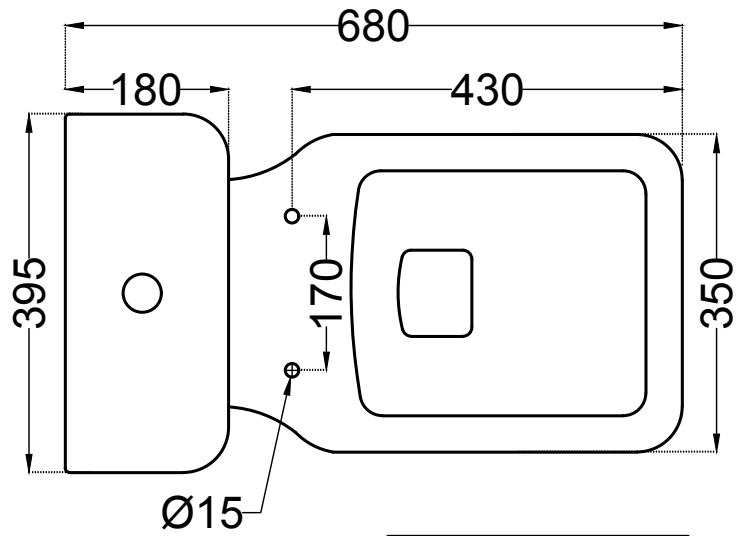

AIS-WHT-101751S220SPPSMZ

TOP VIEW

SIDE VIEW

ALL DIMENSIONS ARE IN MM.
(TOLERANCE ± 5 MM)