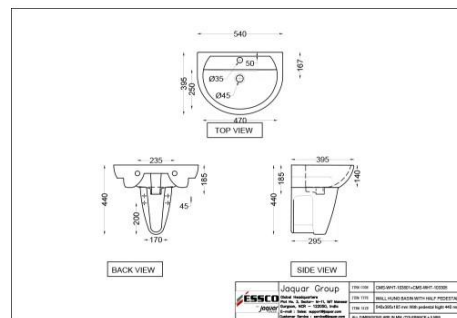

??????

COSMO

???????

CMS-WHT-103951NSPP

Wall Hung WC

Price: 5750.00 INR

CMS-WHT-103801

??? ??? ??????

Price: 2775.00 INR

CMS-WHT-103803

??? ??? ??????

Price: 2575.00 INR

Disclaimer

- Jaquar reserves the right at its sole discretion, to change/modify/alter any product specification at any time without notice, where improvement can be effected in design, development and dimensions.
- Although the information shown in this catalogue is updated to the extent possible but the same may vary. It is advisable to consult our local representative or check in a period manner for latest technical and other updates.
- The prices are subject to change without notice and those ruling at the time of supply will be charged.
- Colours & sizes of product images shown in the Website may vary in reality