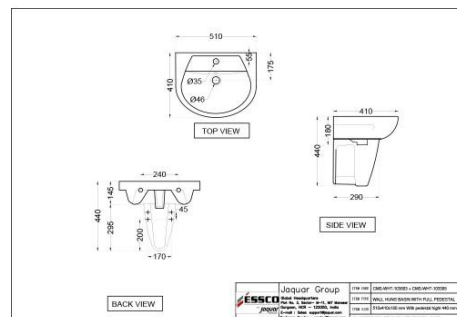

??????

COSMO

???????

CMS-WHT-103951NSPP

Wall Hung WC

Price: 5750.00 INR

CMS-WHT-103801

??? ??? ??????

Price: 2775.00 INR

CMS-WHT-103803

??? ??? ??????

Price: 2575.00 INR

Disclaimer

- Jaquar reserves the right at its sole discretion, to change/modify/alter any product specification at any time without notice, where improvement can be effected in design, development and dimensions.
- Although the information shown in this catalogue is updated to the extent possible but the same may vary. It is advisable to consult our local representative or check in a period manner for latest technical and other updates.
- The prices are subject to change without notice and those ruling at the time of supply will be charged.
- Colours & sizes of product images shown in the Website may vary in reality