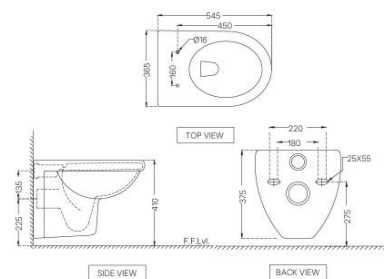

??????

COSMO

???????

CMS-WHT-103951NSPP

Wall Hung WC

Price: 5750.00 INR

CMS-WHT-103801

??? ??? ??????

Price: 2775.00 INR

CMS-WHT-103803

??? ??? ??????

Price: 2575.00 INR

Disclaimer

- Jaquar reserves the right at its sole discretion, to change/modify/alter any product specification at any time without notice, where improvement can be effected in design, development and dimensions.
- Although the information shown in this catalogue is updated to the extent possible but the same may vary. It is advisable to consult our local representative or check in a period manner for latest technical and other updates.
- The prices are subject to change without notice and those ruling at the time of supply will be charged.
- Colours & sizes of product images shown in the Website may vary in reality